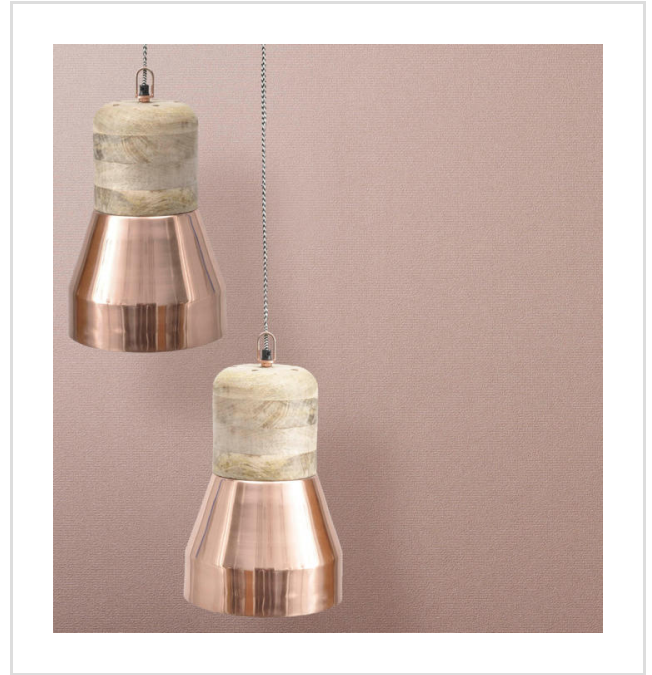

Lobby

LOB34274

Simple, subtle and matt

More colours in Lobby **(31)**

Lobby is in our **Blue** binder

✉ My library needs updating. Please contact me

Specification

[Fabric backed vinyl wallcovering ▶](#)

130cm wide

Sold by the Linear metre

[Euroclass B ▶ Marine ▶ Class 0 and 1 ▶](#)

Light reflectance (LRV) 41

↓ Technical data downloads

[lobby-technical-data.pdf](#) Ⓞ

If you like **Lobby**, you might like...