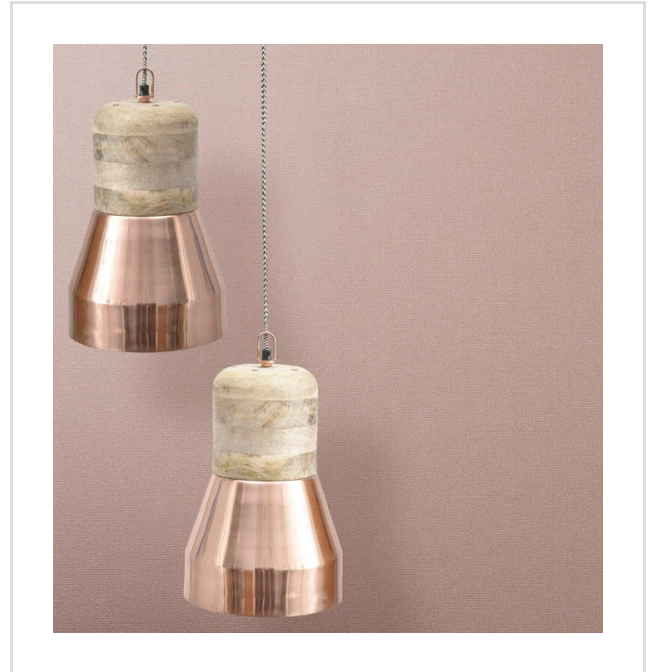

Lobby

LOB34274

Simple, subtle and matt

More colours in Lobby **(31)**

Lobby is in our **White** binder

☑ My library needs updating. Please contact me

Specification

[Fabric backed vinyl wallcovering ▶](#)

130cm wide

Sold by the Linear metre

[Euroclass B ▶ Marine ▶ Class 0 and 1 ▶](#)

Light reflectance (LRV) 41

↓ [Technical data downloads](#)

[lobby-technical-data.pdf](#) 📄

If you like **Lobby**, you might like...