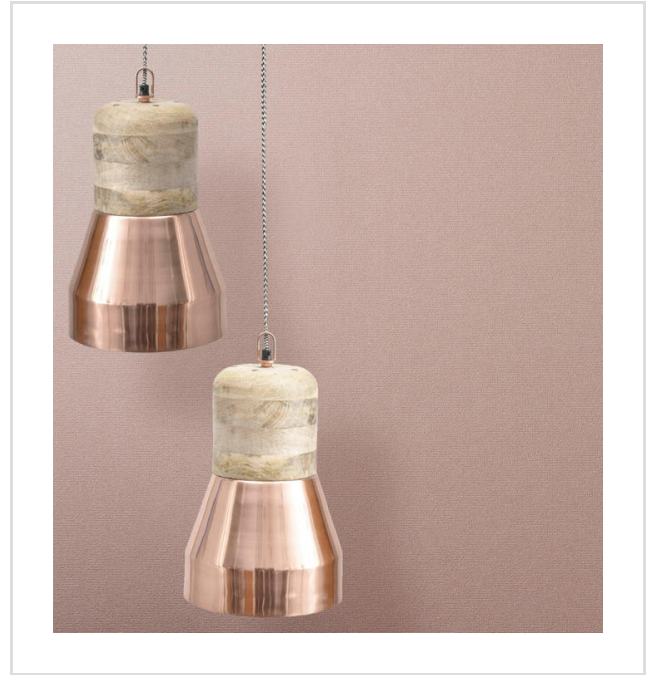

# Lobby

LOB34274

Simple, subtle and matt

More colours in Lobby **(31)**

**Lobby** is in our [Blue](#) binder

✉ My library needs updating. Please contact me

## Specification

[Fabric backed vinyl wallcovering ▶](#)

130cm wide

Sold by the Linear metre

[Euroclass B ▶ Marine ▶ Class 0 and 1 ▶](#)

Light reflectance (LRV) 41

↓ [Technical data downloads](#)

[lobby-technical-data.pdf](#) Ⓞ