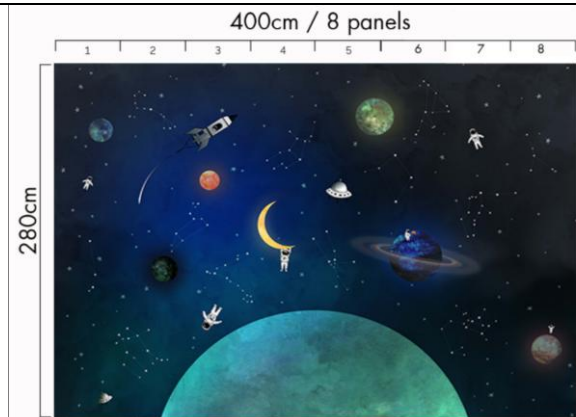

TECHNICAL SPECIFICATION

53CM WIDE VINYL WALLCOVERING

Product	Doodleedo Collection
Description	Rolls : Coated non woven fibre. Murals : Digitally printed on (a) Smooth lightweight non-woven fibre (b) DG refs coated non woven fibre with linen texture.
Weight	Rolls : Coated non woven 240 grammes per square metre Murals : (a) Smooth lightweight non-woven 155 grammes per square metre. (b) DG refs 230 grammes per square metre.
Roll Size	53cm x 10m
Mural size	280cm high. Either 250, 300 or 400cm wide. See notes below regarding repeats.
Fire Rating	Euroclass B when adhered to suitable substrate.
Adhesive	Tekfix 65
Hanging	Apply adhesive to wall surface. Butt join. Please see below for specific hanging guide per design.

MURALS	
<p>DINOLAND: 280cm high x 300cm wide 300437, 300438 DG suffix = printed on non woven fibre/linen texture Design can be repeated along any length wall</p>	<p>OCEAN FRIENDS : 280cm high x 300cm wide 300441 DG suffix = printed on non woven fibre / linen texture</p>
<p>300cm / 6 panels design repeats</p>  <p>Supplied in 6 drops. Each drop 280cm x 50cm</p>	<p>300cm / 6 panels</p>  <p>Supplied in 6 drops. Each drop 280cm x 50cm</p>
Match up pattern. Straight hang.	

DISCOVERY: 280cm high x 400cm wide
 300438
 DG suffix = printed on non woven fibre / linen texture

Supplied in 8 drops. Each drop 280cm x 50cm

Match up pattern. Straight hang.

INTO THE WILD XL: 280cm high x 250cm wide
 300439, 300440
 DG suffix = printed on non woven fibre/linen texture

Supplied in 5 drops. Each drop 280cm x 50cm

STRAWBERRY FIELD XL: 280cm high x 250cm wide
 300442, 300443
 DG suffix = printed on non woven fibre / linen texture

Supplied in 5 drops. Each drop 280cm x 50cm