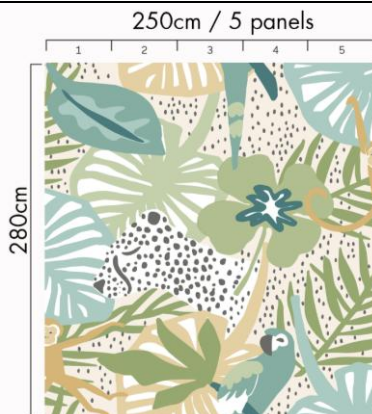

TECHNICAL SPECIFICATION

53CM WIDE VINYL WALLCOVERING

Product	Doodleedo Collection
Description	Rolls : Coated non woven fibre. Murals : Digitally printed on (a) Smooth lightweight non-woven fibre (b) DG refs coated non woven fibre with linen texture.
Weight	Rolls : Coated non woven 240 grammes per square metre Murals : (a) Smooth lightweight non-woven 155 grammes per square metre. (b) DG refs 230 grammes per square metre.
Roll Size	53cm x 10m
Mural size	280cm high. Either 250, 300 or 400cm wide. See notes below regarding repeats.
Fire Rating	Euroclass B when adhered to suitable substrate.
Adhesive	Tekfix 65
Hanging	Apply adhesive to wall surface. Butt join. Please see below for specific hanging guide per design.

MURALS	
<p>DINOLAND: 280cm high x 300cm wide 300437, 300438 DG suffix = printed on non woven fibre/linen texture Design can be repeated along any length wall</p>	<p>OCEAN FRIENDS : 280cm high x 300cm wide 300441 DG suffix = printed on non woven fibre / linen texture</p>
<p>300cm / 6 panels design repeats</p>  <p>Supplied in 6 drops. Each drop 280cm x 50cm</p>	<p>300cm / 6 panels</p>  <p>Supplied in 6 drops. Each drop 280cm x 50cm</p>
Match up pattern. Straight hang.	

DISCOVERY: 280cm high x 400cm wide
 300438
 DG suffix = printed on non woven fibre / linen texture

Supplied in 8 drops. Each drop 280cm x 50cm

Match up pattern. Straight hang.

INTO THE WILD XL: 280cm high x 250cm wide
 300439, 300440
 DG suffix = printed on non woven fibre/linen texture

Supplied in 5 drops. Each drop 280cm x 50cm

STRAWBERRY FIELD XL: 280cm high x 250cm wide
 300442, 300443
 DG suffix = printed on non woven fibre / linen texture

Supplied in 5 drops. Each drop 280cm x 50cm