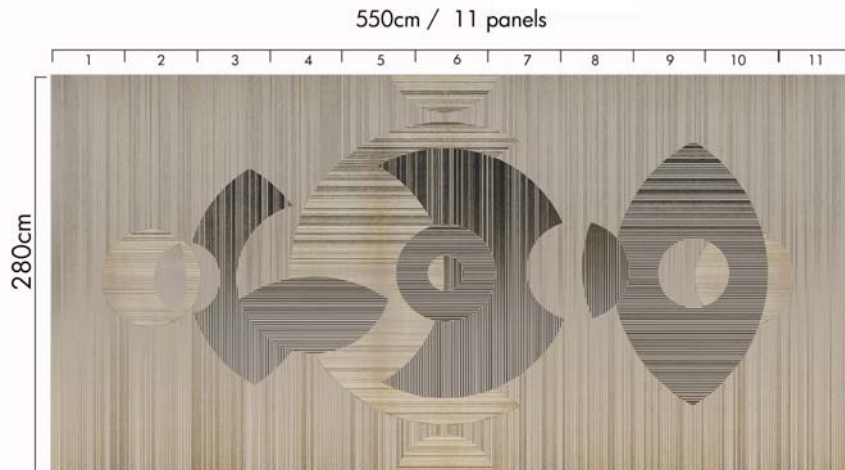

## MURALS

**FATA MORGANA** : 280cm high x 450cm wide  
300394, 300396

Number only ref = printed on smooth non-woven fibre  
DX suffix = printed on canvas texture vinyl with non-woven backing.  
DG suffix = printed on coated non-woven fibre with linen texture.

Supplied in 9 drops. Each drop 280cm x 50cm

Match up pattern. Straight hang.

**TROPICAL TREASURE** : 280cm high x 550cm wide  
300397, 300398

Number only ref = printed on smooth non-woven fibre  
DX suffix = printed on canvas texture vinyl with non-woven backing.  
DG suffix = printed on coated non-woven fibre with linen texture.

Supplied in 11 drops. Each drop 280cm x 50cm

Match up pattern. Straight hang.

**BAMBOO BLISS** : 280cm high x 550cm wide  
300400

Number only ref = printed on smooth non-woven fibre  
DX suffix = printed on canvas texture vinyl with non-woven backing.  
DG suffix = printed on coated non-woven fibre with linen texture.

Supplied in 11 drops. Each drop 280cm x 50cm

Match up pattern. Straight hang.

**SAVANNAH** : 280cm high x 550cm wide  
300406

Number only ref = printed on smooth non-woven fibre  
DX suffix = printed on canvas texture vinyl with non-woven backing.  
DG suffix = printed on coated non-woven fibre with linen texture.