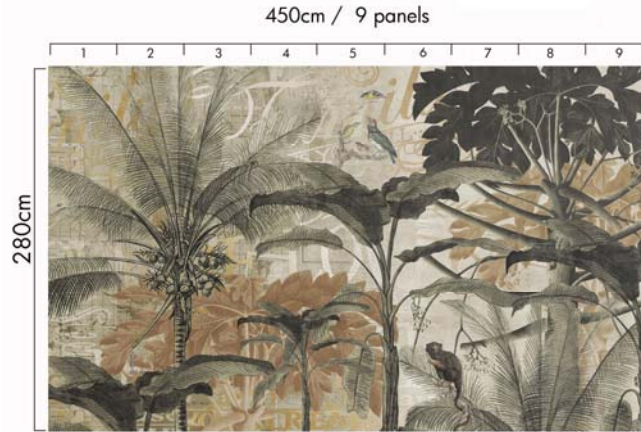

## 53CM WIDE VINYL WALLCOVERING

---

<b>Product</b>	Riviera Maison III Collection
<b>Description</b>	Rolls : Narrow light weight vinyl wallcovering with a non woven backing.  Murals are digitally printed: <b>(a)</b> Number only refs : Printed on smooth non-woven fibre. <b>(b)</b> DX refs : Printed on vinyl with canvas texture / non-woven backing. <b>(c)</b> DG refs : Printed on coated non-woven fibre with linen texture.
<b>Weight</b>	Rolls : 250 grammes per square metre  Murals : <b>(a)</b> Number only refs : 155 grammes per square metre. <b>(b)</b> DX refs : 350 grammes per square metre <b>(c)</b> DG refs : 230 grammes per square metre.
<b>Roll Size</b>	53cm x 10m
<b>Mural size</b>	280cm high. Widths vary from 450 to 550cm. See individual designs below.
<b>Fire Rating</b>	Euroclass B when adhered to suitable substrate.
<b>Adhesive</b>	Rolls / murals on non-woven fibre / DG murals: Tekfix 65 DX murals on vinyl : Tekfix Plus
<b>Hanging</b>	Apply adhesive to wall surface. Butt join. Please see below for specific hanging guide per design.

## MURALS

**FATA MORGANA** : 280cm high x 450cm wide  
300394, 300396

Number only ref = printed on smooth non-woven fibre  
DX suffix = printed on canvas texture vinyl with non-woven backing.  
DG suffix = printed on coated non-woven fibre with linen texture.

Supplied in 9 drops. Each drop 280cm x 50cm

Match up pattern. Straight hang.

**TROPICAL TREASURE** : 280cm high x 550cm wide  
300397, 300398

Number only ref = printed on smooth non-woven fibre  
DX suffix = printed on canvas texture vinyl with non-woven backing.  
DG suffix = printed on coated non-woven fibre with linen texture.

Supplied in 11 drops. Each drop 280cm x 50cm

Match up pattern. Straight hang.

**SAVANNAH** : 280cm high x 550cm wide  
300406

Number only ref = printed on smooth non-woven fibre  
DX suffix = printed on canvas texture vinyl with non-woven backing.  
DG suffix = printed on coated non-woven fibre with linen texture.