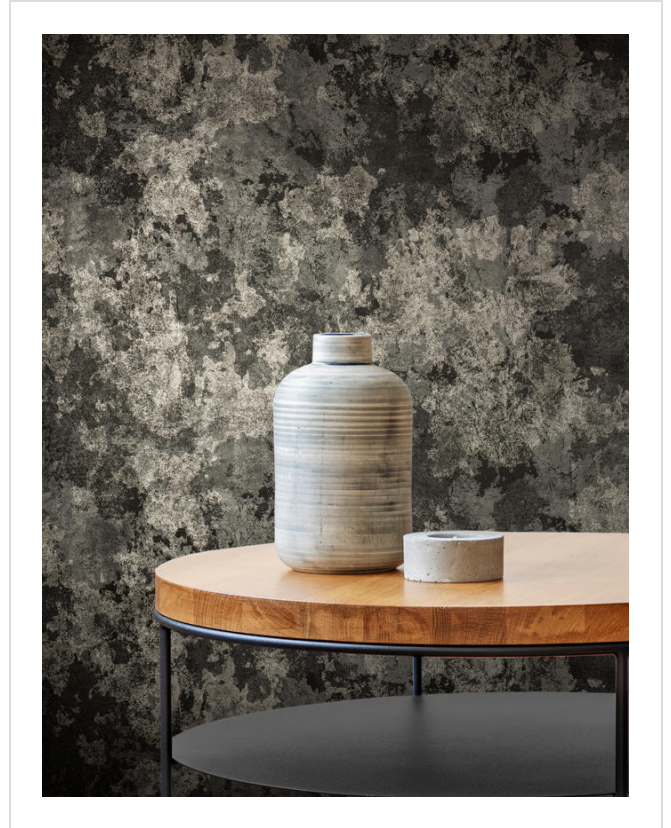

Abalone

BBTS06

Inspired by clay, shell and plaster surfaces

More colours in Abalone (6)

Abalone is in our **Orange** binder

My library needs updating. Please contact me

Specification

[Fabric backed vinyl wallcovering ▶](#)

137cm wide

Sold by the Linear metre

[Class 0 and 1 ▶ Euroclass C ▶](#)

Light reflectance (LRV) 12

[📄 Technical data downloads](#)

[abalone-technical-data.pdf 📄](#)

If you like **Abalone**, you might like...

Marble

Amphora