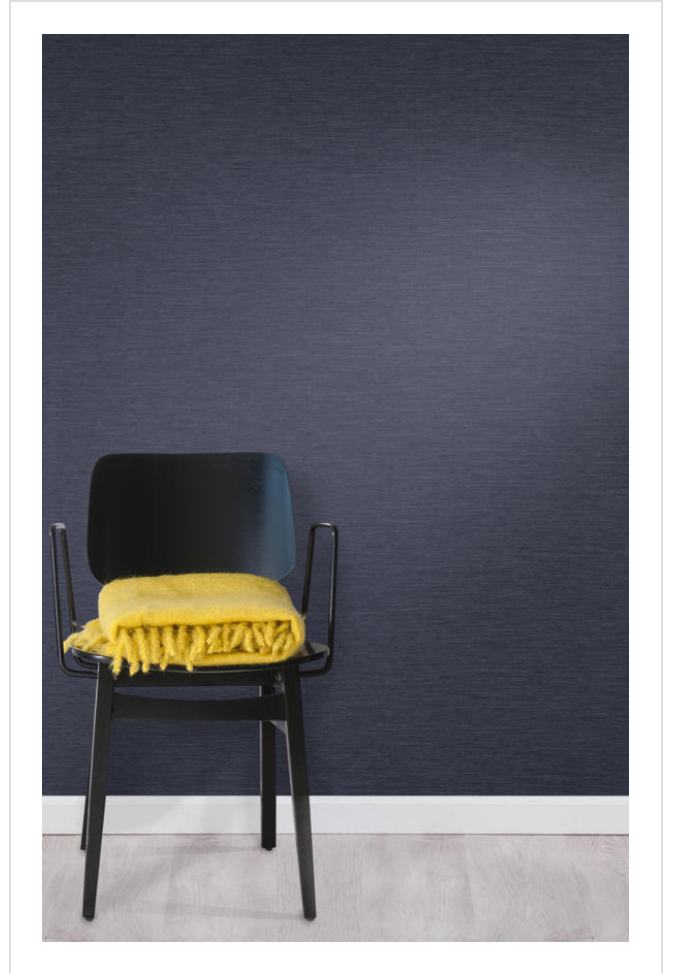

Acappella

ACA52950

Textured grasscloth

More colours in Acappella (18)

Acappella is in our **Orange** binder

My library needs updating. Please contact me

Specification

[Fabric backed vinyl wallcovering ▶](#)

137cm wide

Sold by the Linear metre

[Class 0 and 1 ▶ Euroclass C ▶](#)

Light reflectance (LRV) 15

 [Technical data downloads](#)

[acappella-technical-data.doc](#) 

If you like **Acappella**, you might like...

Apex Cord

Aurora