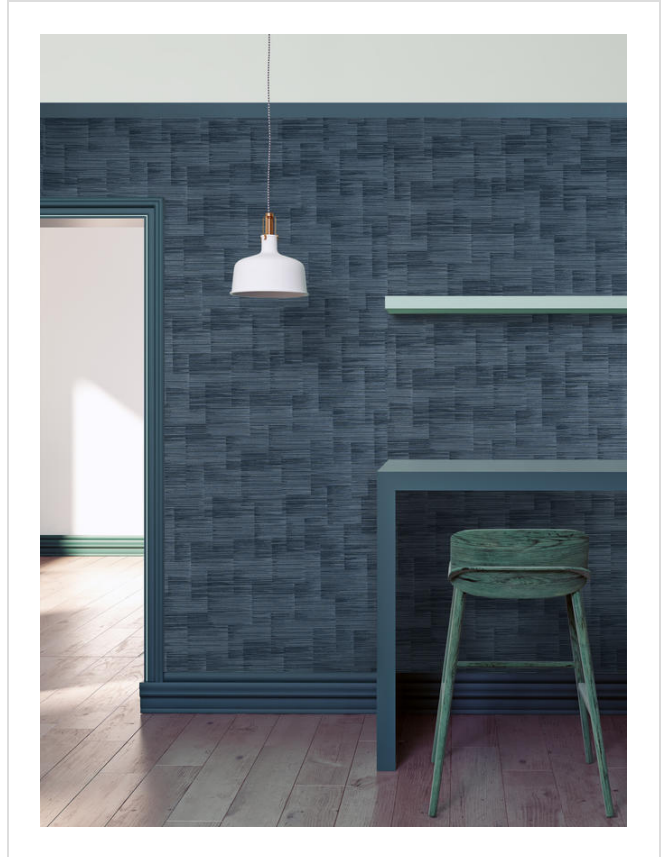

Accelerate

ACC2922

Versatile and simple print on matt ground

More colours in Accelerate (9)

Accelerate is in our **White** binder

✉ My library needs updating. Please contact me

Specification

[Fabric backed vinyl wallcovering ▶](#)

137cm wide

Sold by the Linear metre

[Euroclass B ▶](#)

Light reflectance (LRV) 48

↓ [Technical data downloads](#)

[accelerate-technical-data.pdf](#) 📄

If you like **Accelerate**, you might like...