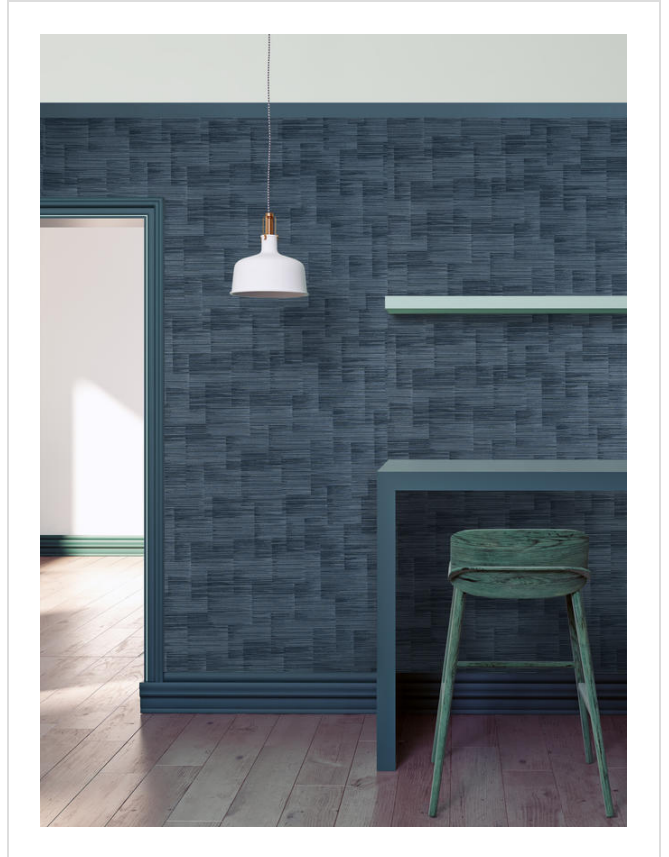

# Accelerate

ACC2923

Versatile and simple print on matt ground

More colours in Accelerate (9)

**Accelerate** is in our **White** binder

✉ My library needs updating. Please contact me

### Specification

[Fabric backed vinyl wallcovering ▶](#)

137cm wide

Sold by the Linear metre

[Euroclass B ▶](#)

Light reflectance (LRV) 64

↓ [Technical data downloads](#)

[accelerate-technical-data.pdf](#) 📄