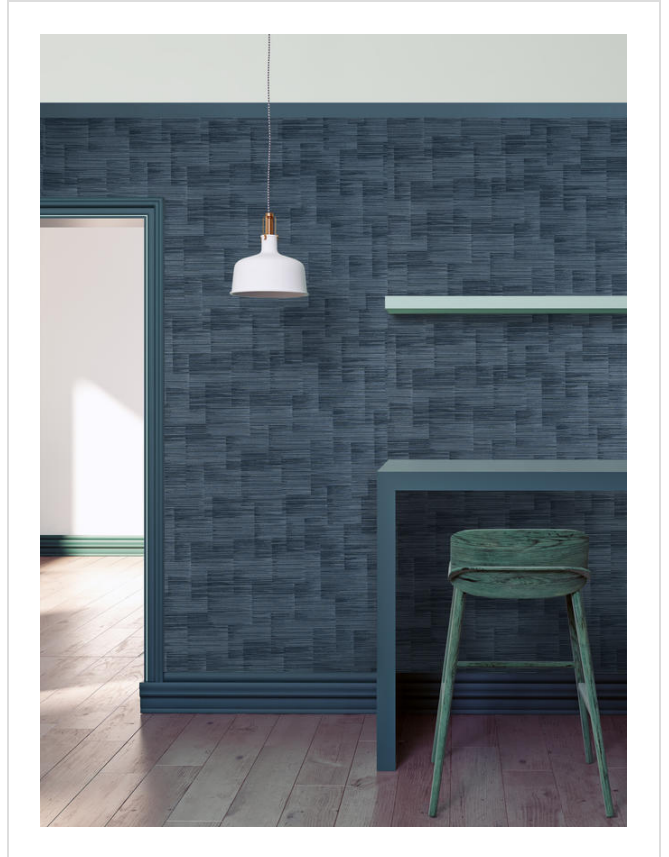

# Accelerate

ACC2925

Versatile and simple print on matt ground

More colours in Accelerate (9)

**Accelerate** is in our **White** binder

✉ My library needs updating. Please contact me

### Specification

[Fabric backed vinyl wallcovering ▶](#)

137cm wide

Sold by the Linear metre

[Euroclass B ▶](#)

↓ Technical data downloads

[accelerate-technical-data.pdf 📄](#)

If you like **Accelerate**, you might like...