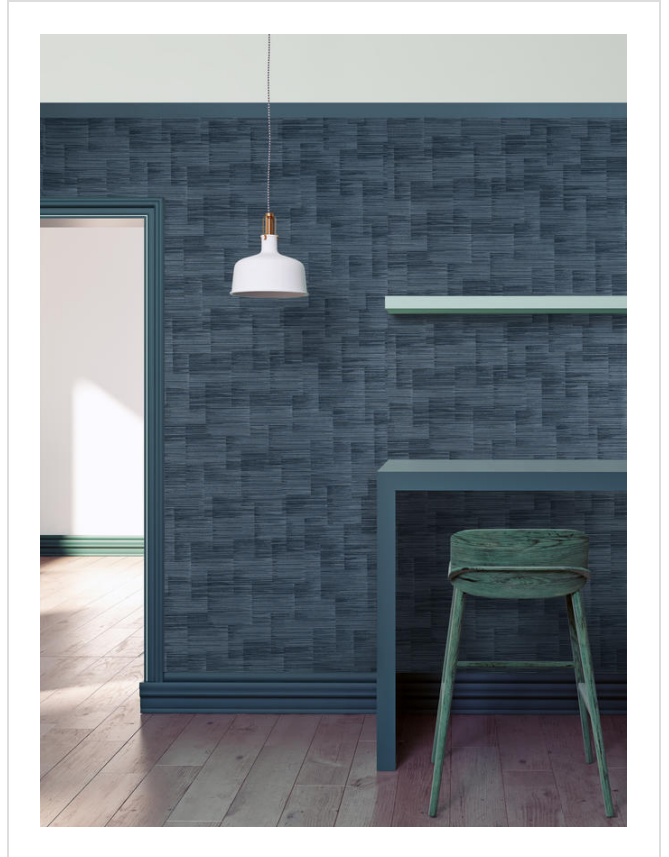

Accelerate

ACC2928

Versatile and simple print on matt ground

More colours in Accelerate (9)

Accelerate is in our **White** binder

✉ My library needs updating. Please contact me

Specification

[Fabric backed vinyl wallcovering ▶](#)

137cm wide

Sold by the Linear metre

[Euroclass B ▶](#)

Light reflectance (LRV) 1

↓ [Technical data downloads](#)

[accelerate-technical-data.pdf](#) 📄

If you like **Accelerate**, you might like...