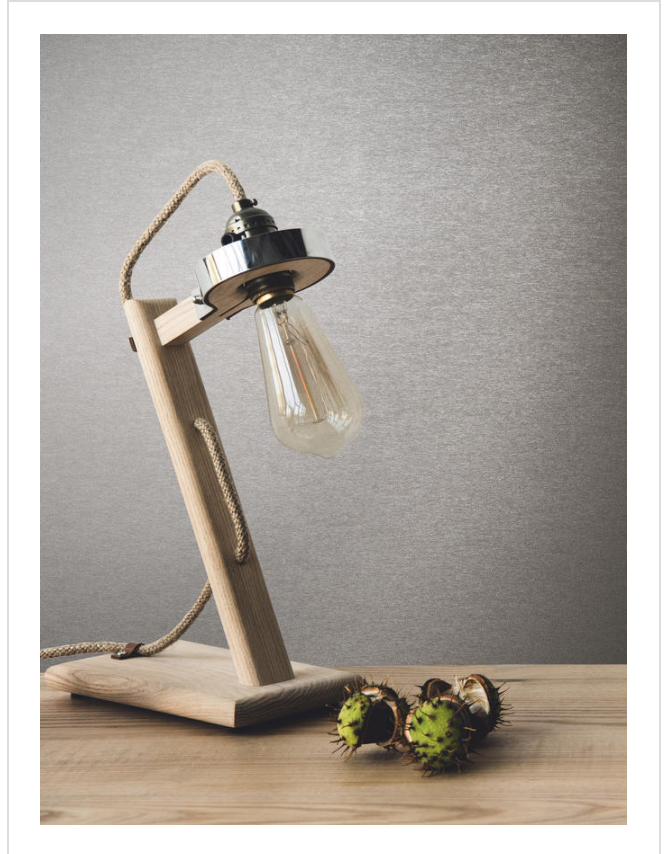

Alloy

ALL9165

Shimmering brushed steel effect

More colours in Alloy (12)

Alloy is in our Internet Exclusive binder

✉ My library needs updating. Please contact me

Specification

[Fabric backed vinyl wallcovering ▶](#)

137cm wide

Sold by the Linear metre

[Euroclass B ▶](#)

Light reflectance (LRV) 41

📄 Technical data downloads

[alloy-technical-data.pdf 📄](#)

If you like **Alloy**, you might like...