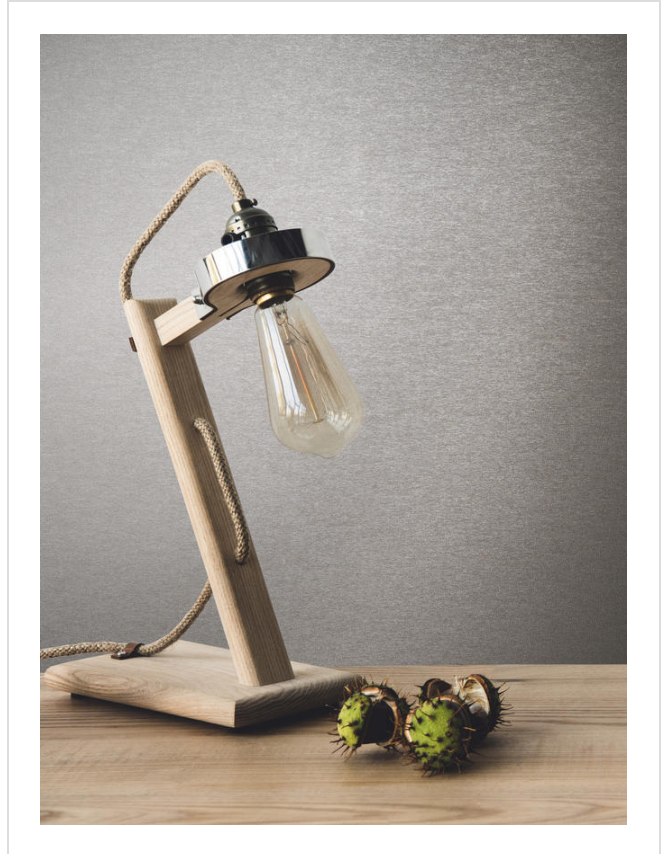

Alloy

ALL9166

Shimmering brushed steel effect

More colours in Alloy (12)

Alloy is in our Internet Exclusive binder

✉ My library needs updating. Please contact me

Specification

[Fabric backed vinyl wallcovering ▶](#)

137cm wide

Sold by the Linear metre

[Euroclass B ▶](#)

Light reflectance (LRV) 26

↓ Technical data downloads

[alloy-technical-data.pdf](#) 📄

If you like **Alloy**, you might like...