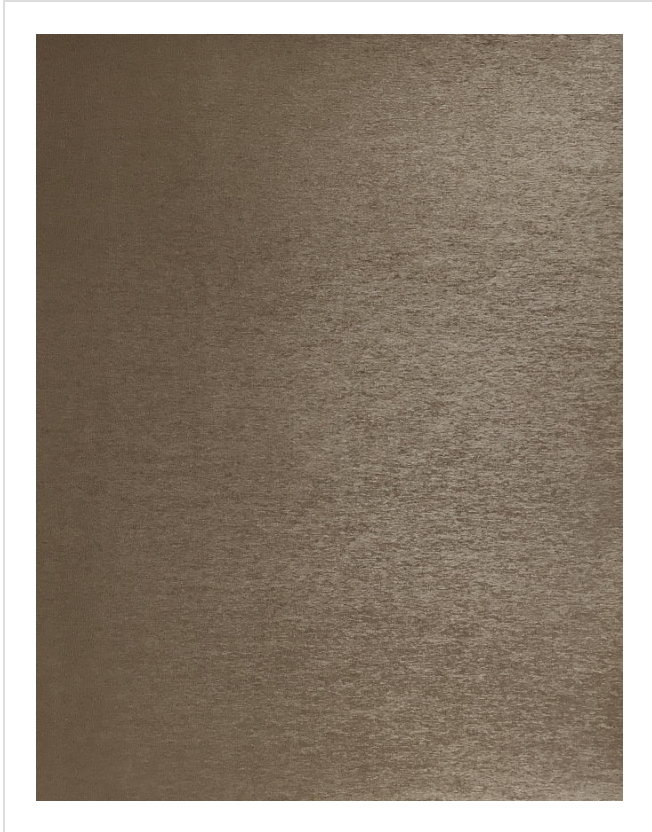

Alloy

ALL9166

Shimmering brushed steel effect

More colours in Alloy (12)

Alloy is in our Internet Exclusive binder

✉ My library needs updating. Please contact me

Specification

[Fabric backed vinyl wallcovering ▶](#)

137cm wide

Sold by the Linear metre

[Euroclass B ▶](#)

Light reflectance (LRV) 26

↓ Technical data downloads

[alloy-technical-data.pdf](#) 📄

If you like **Alloy**, you might like...