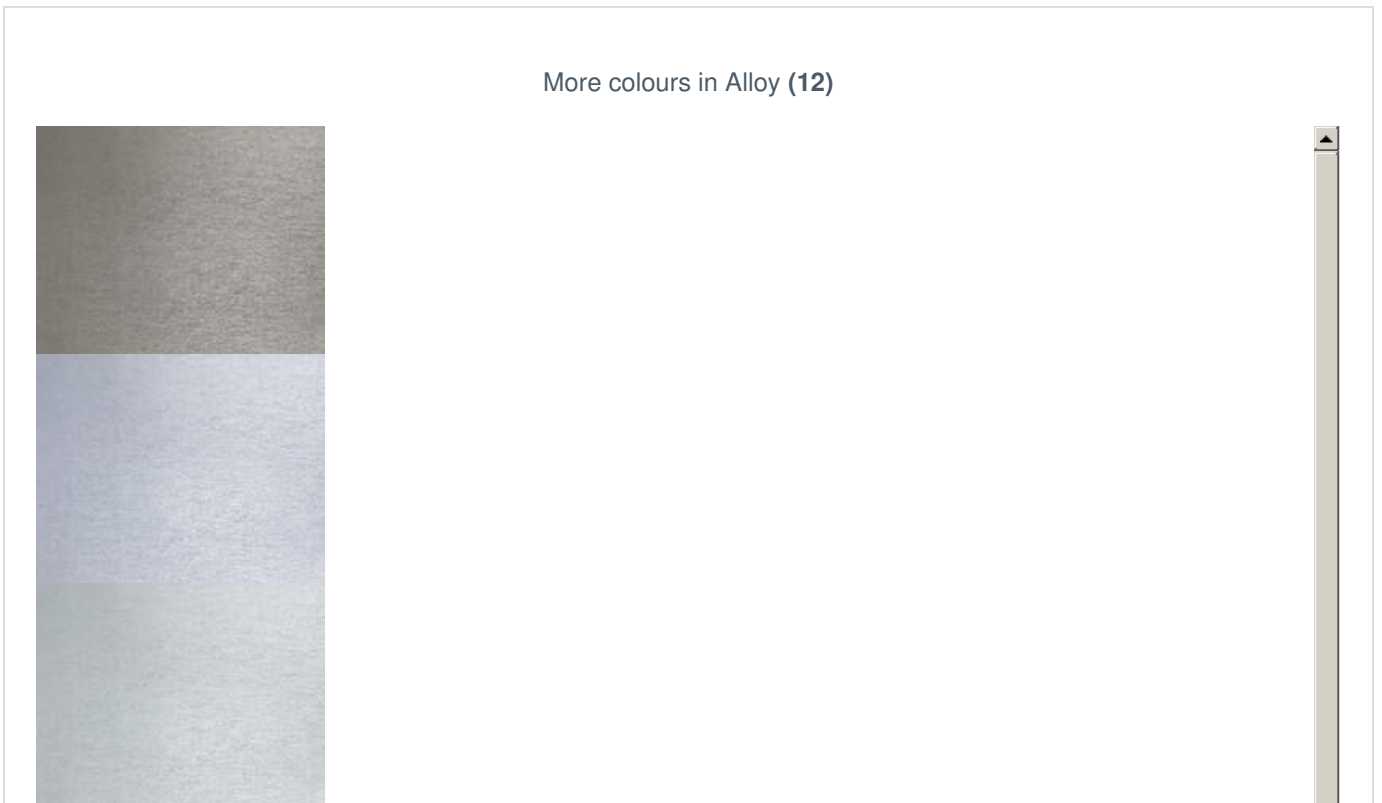

Alloy

ALL9166

Shimmering brushed steel effect

More colours in Alloy (12)

Alloy is in our Internet Exclusive binder

✉ My library needs updating. Please contact me

Specification

[Fabric backed vinyl wallcovering ▶](#)

137cm wide

Sold by the Linear metre

[Euroclass B ▶](#)

Light reflectance (LRV) 26

↓ Technical data downloads

[alloy-technical-data.pdf](#) 📄

If you like **Alloy**, you might like...