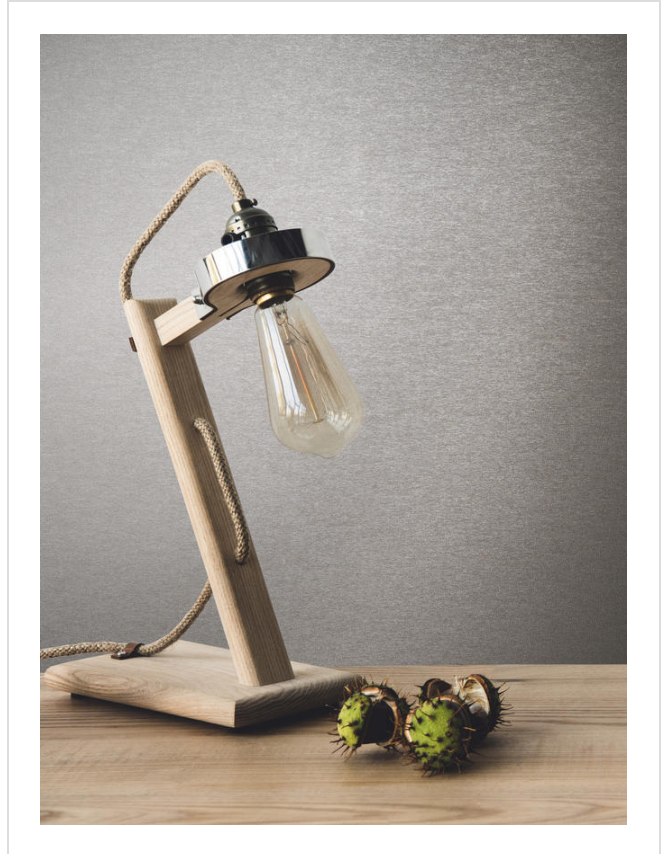

# Alloy

ALL9170

Shimmering brushed steel effect

More colours in Alloy (12)

Alloy is in our **White** binder

✉ My library needs updating. Please contact me

### Specification

[Fabric backed vinyl wallcovering](#) ▶

137cm wide

Sold by the Linear metre

[Euroclass B](#) ▶

Light reflectance (LRV) 4

📄 Technical data downloads

[alloy-technical-data.pdf](#) 📄