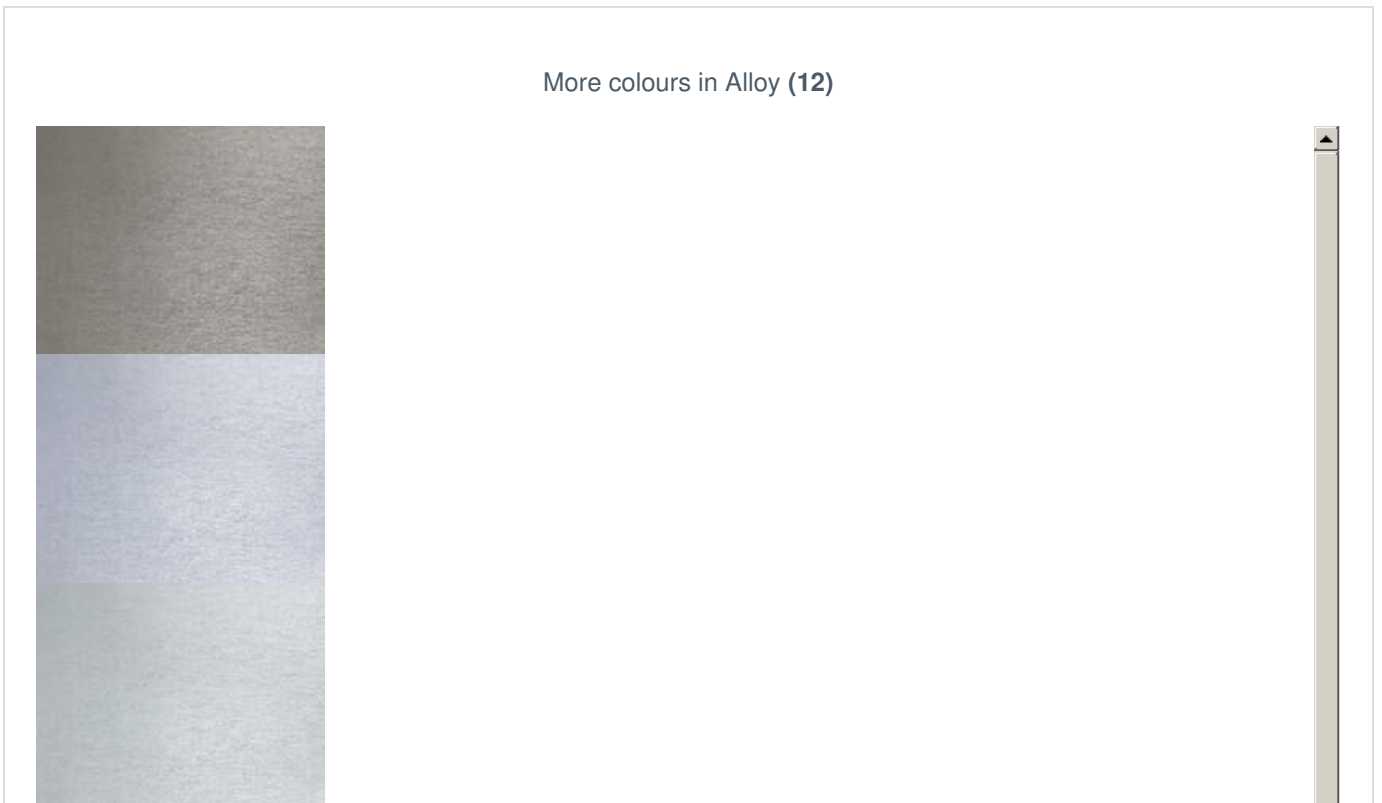

# Alloy

ALL9170

Shimmering brushed steel effect

More colours in Alloy (12)

Alloy is in our **White** binder

✉ My library needs updating. Please contact me

### Specification

[Fabric backed vinyl wallcovering](#) ▶

137cm wide

Sold by the Linear metre

[Euroclass B](#) ▶

Light reflectance (LRV) 4

📄 Technical data downloads

[alloy-technical-data.pdf](#) 📄