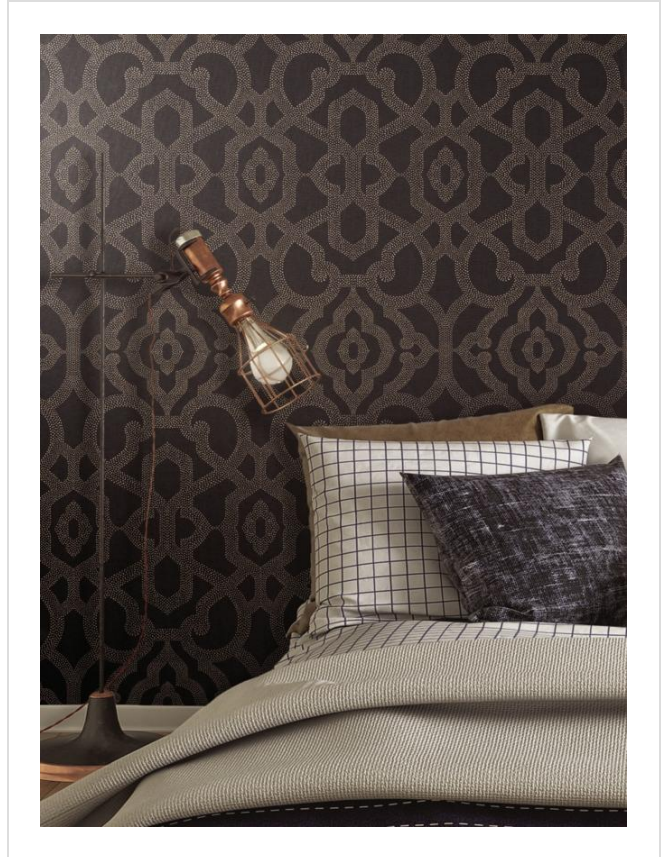

# Allure

ALL1928

A stunning moorish overprint on fine woven ground

All colours in Allure (9)

**Allure** is in our Internet Exclusive binder

✉ My library needs updating. Please contact me

### Specification

[Fabric backed vinyl wallcovering ▶](#)

137cm wide

Sold by the Linear metre

[Euroclass B ▶](#)

Light reflectance (LRV) 78

↓ Technical data downloads

[allure.pdf](#) 📄