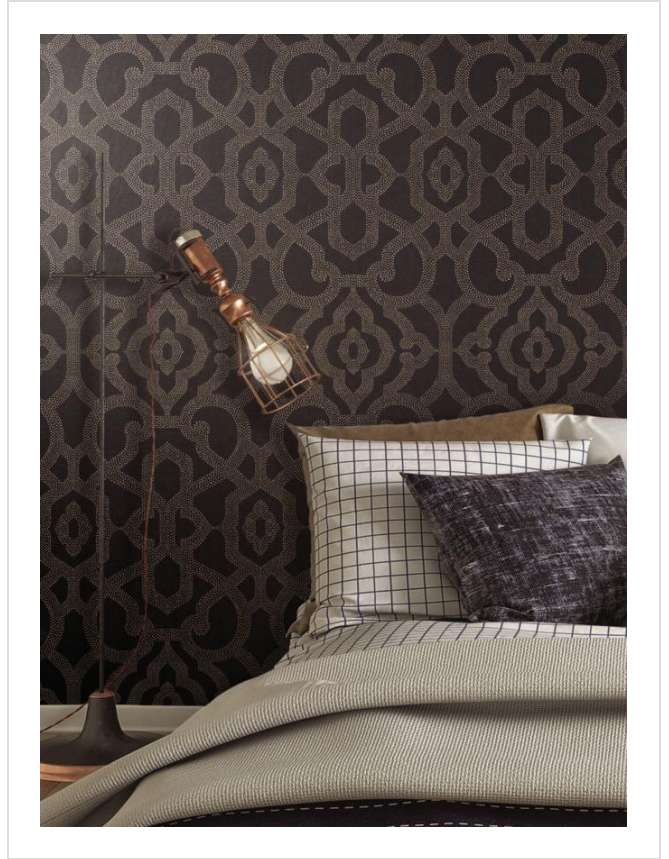

# Allure

ALL1929

A stunning moorish overprint on fine woven ground

All colours in Allure (9)

**Allure** is in our Internet Exclusive binder

✉ My library needs updating. Please contact me

### Specification

[Fabric backed vinyl wallcovering ▶](#)

137cm wide

Sold by the Linear metre

[Euroclass B ▶](#)

Light reflectance (LRV) 64

↓ Technical data downloads

[allure.pdf](#) 📄