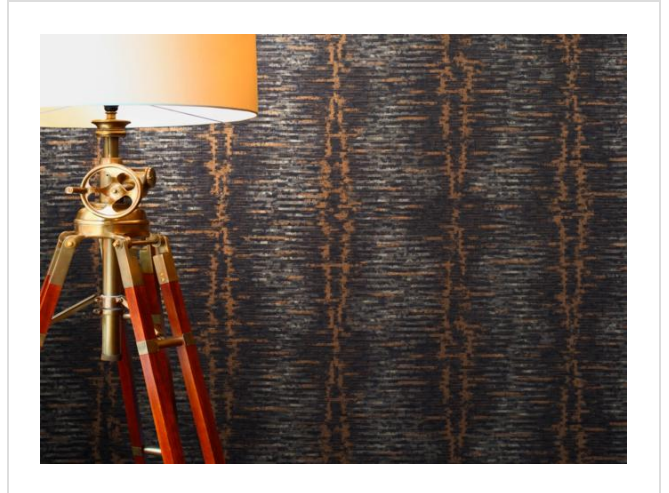

Amp'd

AMP52823

Big scale stripe, with a hint of pixel

More colours in Amp'd (9)

Amp'd is in our Internet Exclusive binder

✉ My library needs updating. Please contact me

Specification

[Fabric backed vinyl wallcovering ▶](#)

137cm wide

Sold by the Linear metre

[Euroclass C ▶](#)

Light reflectance (LRV) 5

↓ Technical data downloads

[amp-d-technical-data.pdf ↻](#)

If you like **Amp'd**, you might like...

Shibori