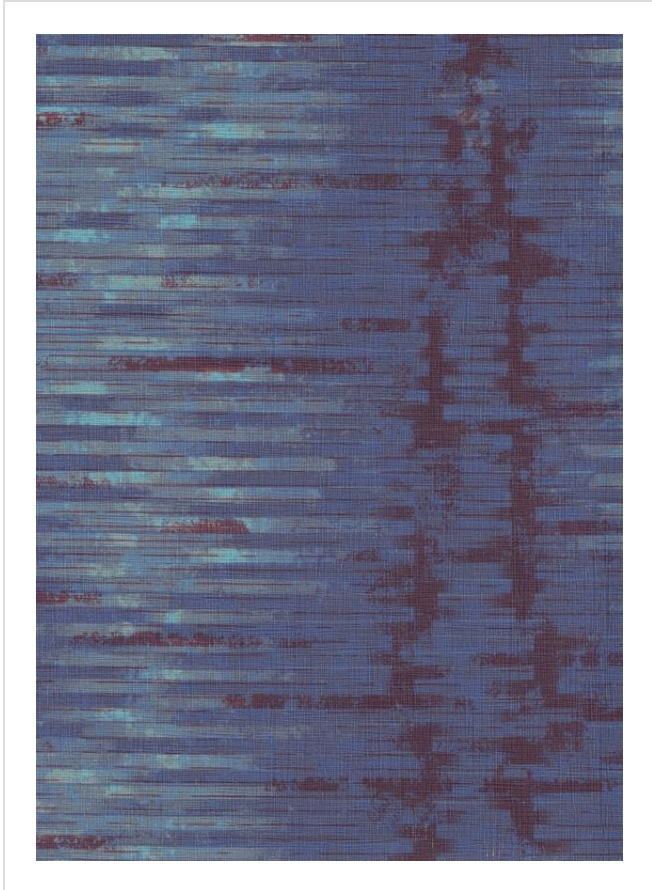

Amp'd

AMP52823

Big scale stripe, with a hint of pixel

More colours in Amp'd (9)

Amp'd is in our Internet Exclusive binder

✉ My library needs updating. Please contact me

Specification

[Fabric backed vinyl wallcovering ▶](#)

137cm wide

Sold by the Linear metre

[Euroclass C ▶](#)

Light reflectance (LRV) 5

↓ Technical data downloads

[amp-d-technical-data.pdf ↻](#)

If you like **Amp'd**, you might like...

Shibori

Laser