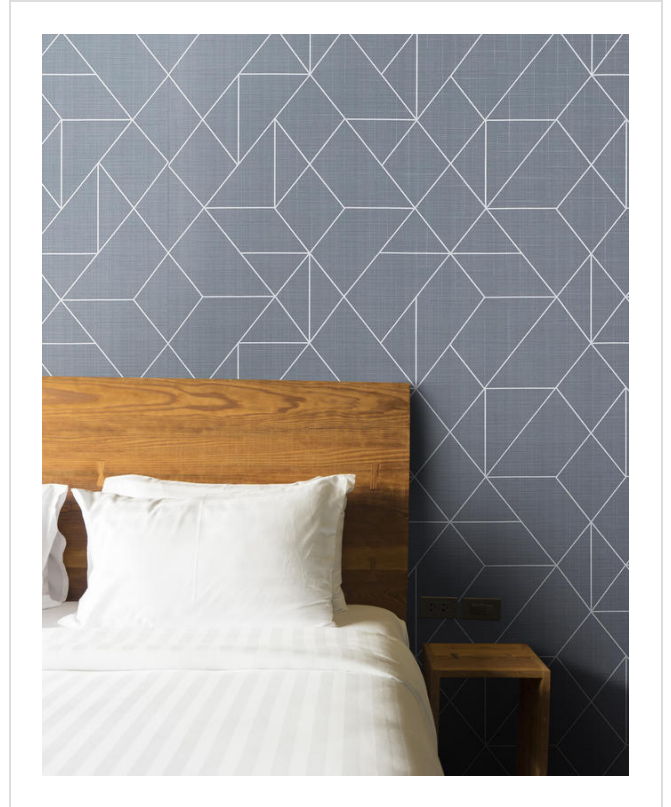

# Angles Max

ANG47609

Jumbo size geometric. Coordinates with Angles Weaves and Angles

More colours in Angles Max (13)

**Angles Max** is an internet exclusive.

My library needs updating. Please contact me

### Specification

[Fabric backed vinyl wallcovering ▶](#)

137cm wide

Sold by the Linear metre

[Class 0 and 1 ▶ Euroclass C ▶](#)

Light reflectance (LRV) 47

 [Technical data downloads](#)

[angles-max-technical-data-info.pdf](#) 