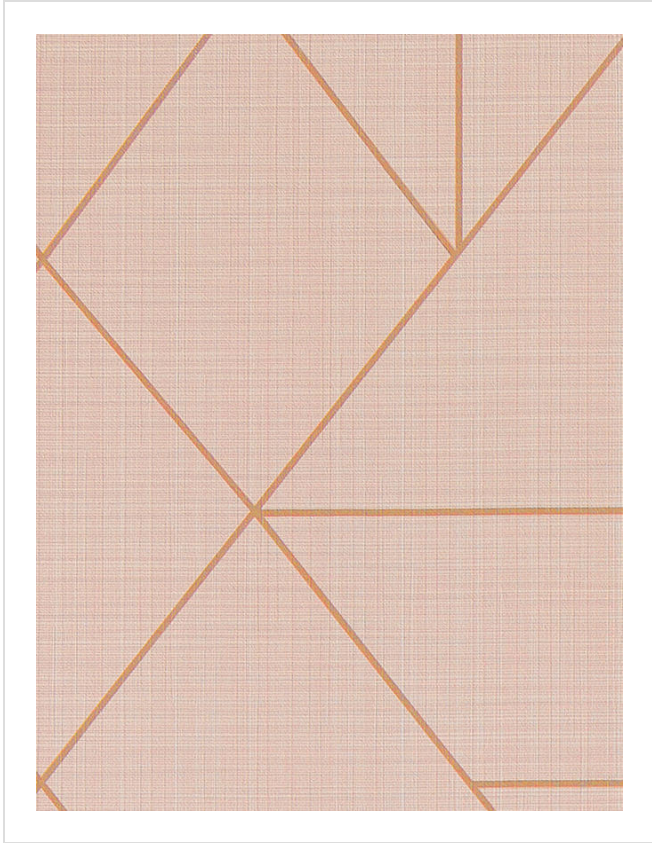

# Angles Max

ANG47614

Jumbo size geometric. Coordinates with Angles Weaves and Angles

More colours in Angles Max (13)

**Angles Max** is an internet exclusive.

✉ My library needs updating. Please contact me

### Specification

[Fabric backed vinyl wallcovering ▶](#)

137cm wide

Sold by the Linear metre

[Class 0 and 1 ▶ Euroclass C ▶](#)

Light reflectance (LRV) 44

↓ Technical data downloads

[angles-max-technical-data-info.pdf](#) 📄

If you like **Angles Max**, you might like...

Laura Hart

Geometrics by Tektura Studio