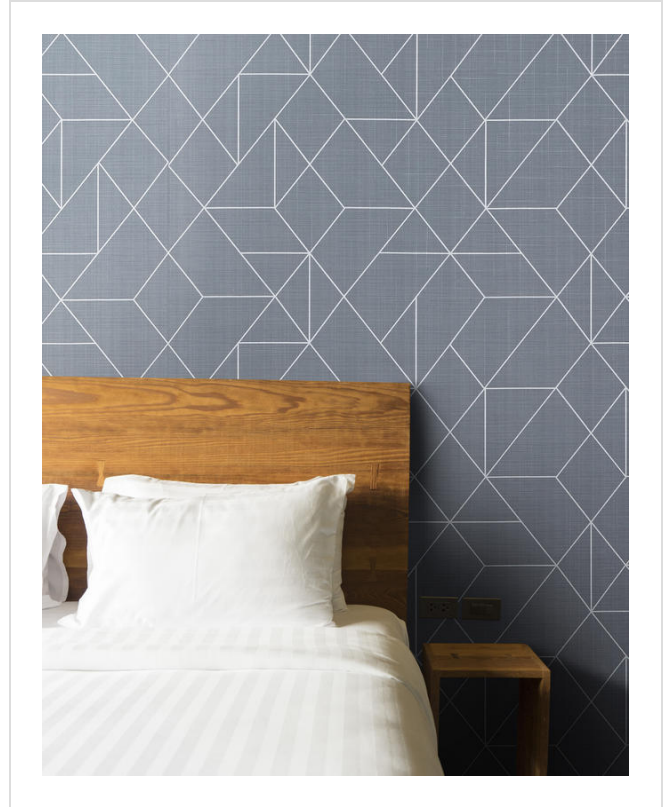

Angles Max

ANG47614

Jumbo size geometric. Coordinates with Angles Weaves and Angles

More colours in Angles Max (13)

Angles Max is an internet exclusive.

✉ My library needs updating. Please contact me

Specification

[Fabric backed vinyl wallcovering ▶](#)

137cm wide

Sold by the Linear metre

[Class 0 and 1 ▶ Euroclass C ▶](#)

Light reflectance (LRV) 44

↓ Technical data downloads

[angles-max-technical-data-info.pdf](#) 📄