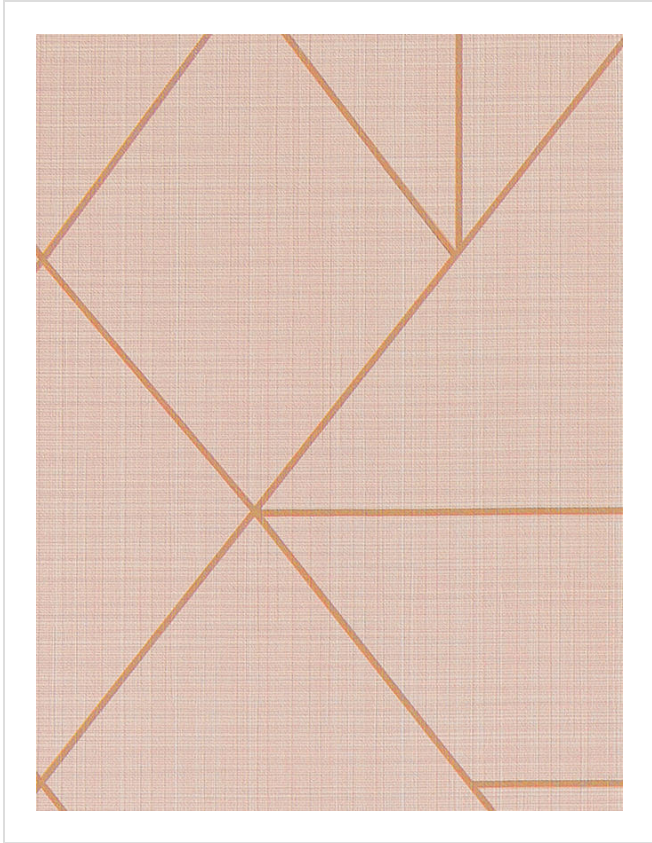

Angles Max

ANG47614

Jumbo size geometric. Coordinates with Angles Weaves and Angles

More colours in Angles Max (13)

Angles Max is an internet exclusive.

✉ My library needs updating. Please contact me

Specification

[Fabric backed vinyl wallcovering ▶](#)

137cm wide

Sold by the Linear metre

[Class 0 and 1 ▶ Euroclass C ▶](#)

Light reflectance (LRV) 44

↓ Technical data downloads

[angles-max-technical-data-info.pdf](#) 📄

If you like **Angles Max**, you might like...

Laura Hart

Geometrics by Tektura Studio