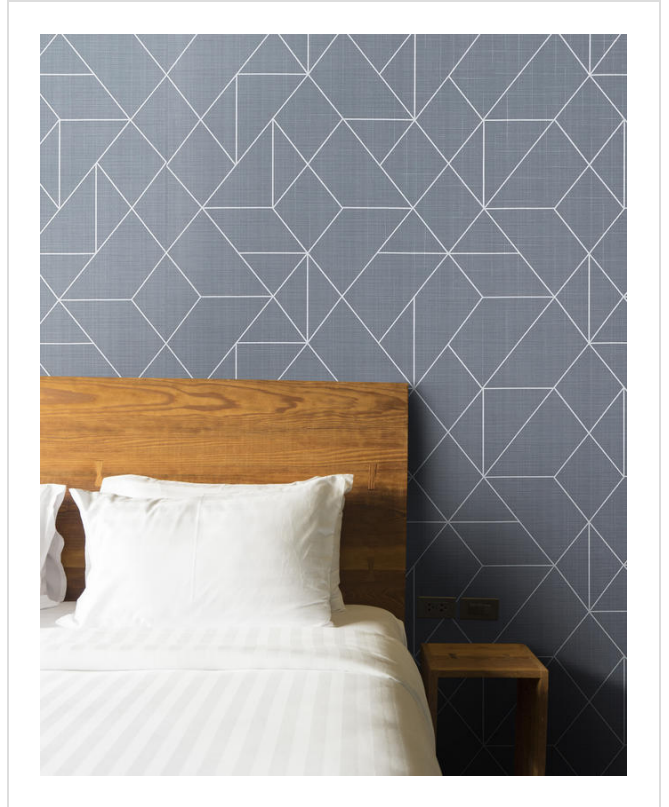

# Angles Max

ANG47614

Jumbo size geometric. Coordinates with Angles Weaves and Angles

More colours in Angles Max (13)

**Angles Max** is an internet exclusive.

✉ My library needs updating. Please contact me

### Specification

[Fabric backed vinyl wallcovering ▶](#)

137cm wide

Sold by the Linear metre

[Class 0 and 1 ▶ Euroclass C ▶](#)

Light reflectance (LRV) 44

↓ Technical data downloads

[angles-max-technical-data-info.pdf](#) 📄