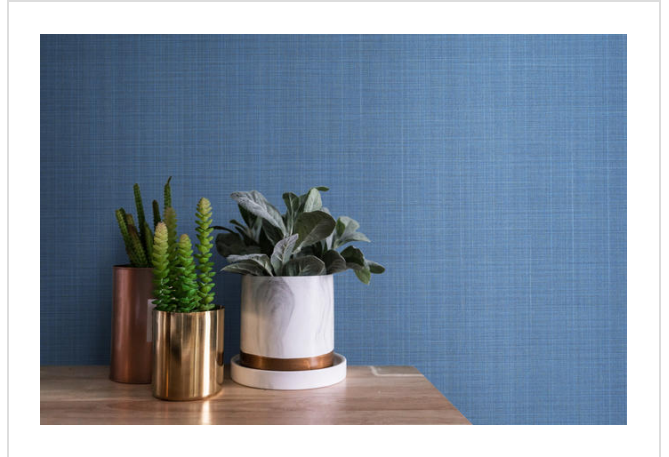

Angles Weave

ANG47580

Matt woven linen texture. Coordinates with Angles and Angles Max

All colours in Angles Weave (24)

Angles Weave is in our **Orange** binder

✉ My library needs updating. Please contact me

Specification

[Fabric backed vinyl wallcovering](#) ▶

137cm wide

Sold by the Linear metre

[Class 0 and 1 ▶ Euroclass C](#) ▶

Light reflectance (LRV) 52

↓ Technical data downloads

[angles-weave-technical-data.pdf](#) 📄