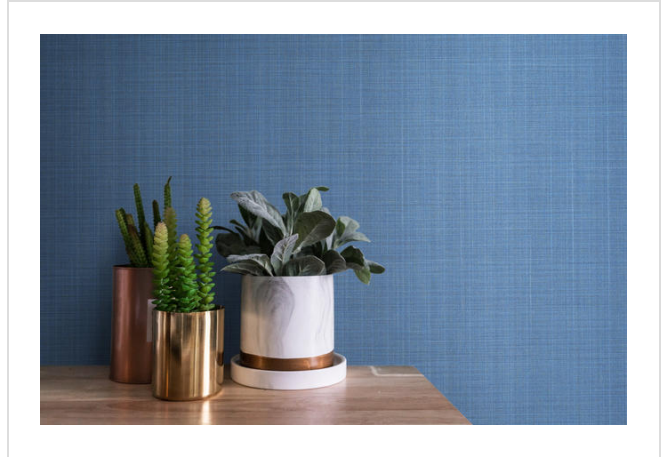

# Angles Weave

ANG47581

Matt woven linen texture. Coordinates with Angles and Angles Max

All colours in Angles Weave (24)

**Angles Weave** is in our **Orange** binder

My library needs updating. Please contact me

### Specification

[Fabric backed vinyl wallcovering ▶](#)

137cm wide

Sold by the Linear metre

[Class 0 and 1 ▶ Euroclass C ▶](#)

Light reflectance (LRV) 29

 [Technical data downloads](#)

[angles-weave-technical-data.pdf](#) 