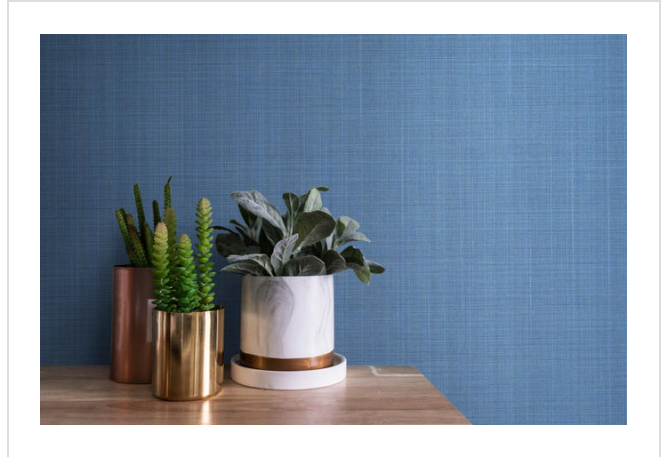

Angles Weave

ANG47582

Matt woven linen texture. Coordinates with Angles and Angles Max

All colours in Angles Weave (24)

Angles Weave is in our **Orange** binder

My library needs updating. Please contact me

Specification

[Fabric backed vinyl wallcovering ▶](#)

137cm wide

Sold by the Linear metre

[Class 0 and 1 ▶ Euroclass C ▶](#)

Light reflectance (LRV) 10

 [Technical data downloads](#)

[angles-weave-technical-data.pdf](#) 