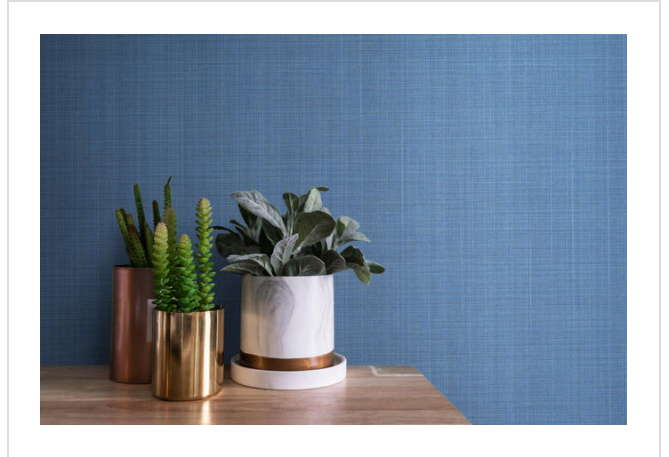

# Angles Weave

ANG47583

Matt woven linen texture. Coordinates with Angles and Angles Max

All colours in Angles Weave (24)

Angles Weave is in our **Orange** binder

✉ My library needs updating. Please contact me

### Specification

[Fabric backed vinyl wallcovering ▶](#)

137cm wide

Sold by the Linear metre

[Class 0 and 1 ▶ Euroclass C ▶](#)

Light reflectance (LRV) 4

↓ Technical data downloads

[angles-weave-technical-data.pdf](#) 📄