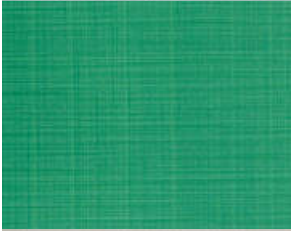

Angles Weave

ANG47584

Matt woven linen texture. Coordinates with Angles and Angles Max

All colours in Angles Weave (24)

Angles Weave is in our **Orange** binder

My library needs updating. Please contact me

Specification

[Fabric backed vinyl wallcovering ▶](#)

137cm wide

Sold by the Linear metre

[Class 0 and 1 ▶ Euroclass C ▶](#)

Light reflectance (LRV) 58

 [Technical data downloads](#)

[angles-weave-technical-data.pdf](#) 