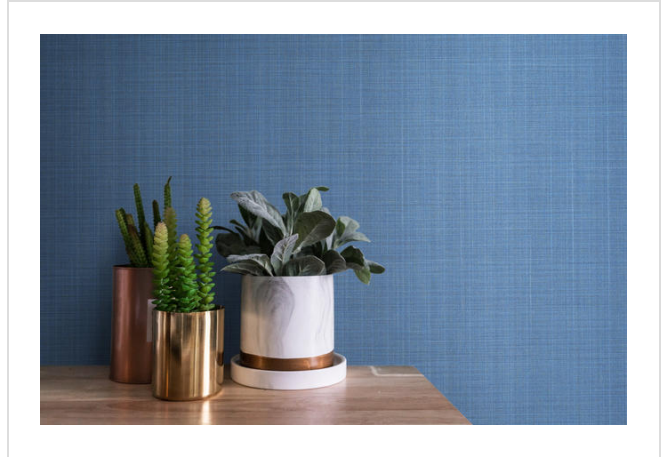

Angles Weave

ANG47584

Matt woven linen texture. Coordinates with Angles and Angles Max

All colours in Angles Weave (24)

Angles Weave is in our **Orange** binder

My library needs updating. Please contact me

Specification

[Fabric backed vinyl wallcovering ▶](#)

137cm wide

Sold by the Linear metre

[Class 0 and 1 ▶ Euroclass C ▶](#)

Light reflectance (LRV) 58

 [Technical data downloads](#)

[angles-weave-technical-data.pdf](#) 