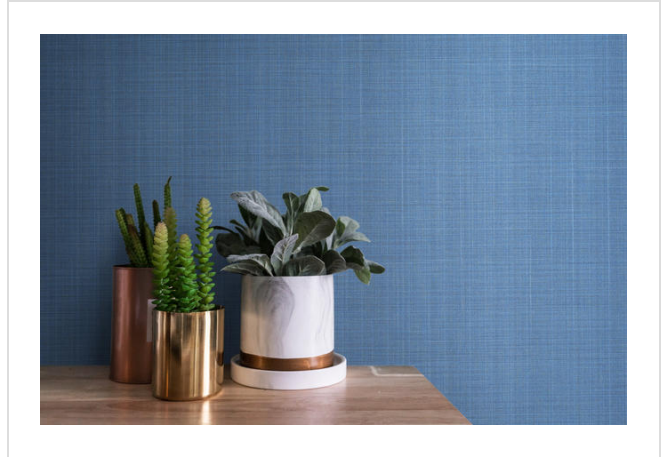

Angles Weave

ANG47585

Matt woven linen texture. Coordinates with Angles and Angles Max

All colours in Angles Weave (24)

Angles Weave is in our **Orange** binder

My library needs updating. Please contact me

Specification

[Fabric backed vinyl wallcovering ▶](#)

137cm wide

Sold by the Linear metre

[Class 0 and 1 ▶ Euroclass C ▶](#)

Light reflectance (LRV) 50

 [Technical data downloads](#)

[angles-weave-technical-data.pdf](#) 