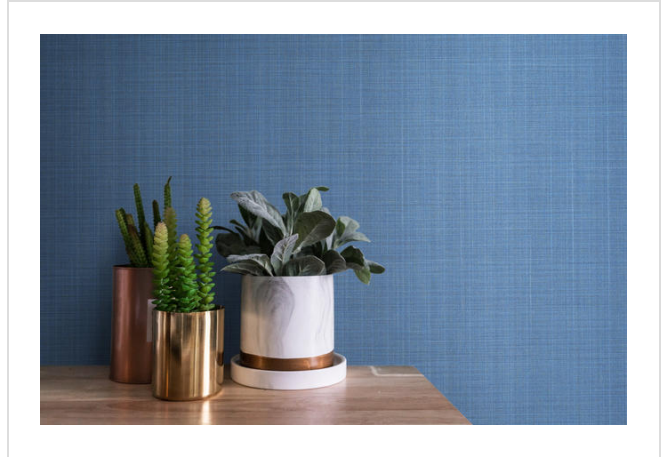

Angles Weave

ANG47586

Matt woven linen texture. Coordinates with Angles and Angles Max

All colours in Angles Weave (24)

Angles Weave is in our **Orange** binder

✉ My library needs updating. Please contact me

Specification

[Fabric backed vinyl wallcovering ▶](#)

137cm wide

Sold by the Linear metre

[Class 0 and 1 ▶ Euroclass C ▶](#)

Light reflectance (LRV) 14

📄 [Technical data downloads](#)

[angles-weave-technical-data.pdf 📄](#)