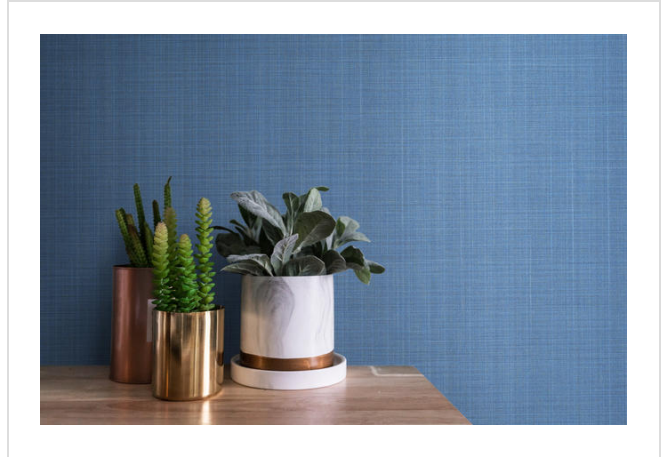

# Angles Weave

ANG47587

Matt woven linen texture. Coordinates with Angles and Angles Max

All colours in Angles Weave (24)

**Angles Weave** is in our **Orange** binder

My library needs updating. Please contact me

### Specification

[Fabric backed vinyl wallcovering ▶](#)

137cm wide

Sold by the Linear metre

[Class 0 and 1 ▶ Euroclass C ▶](#)

Light reflectance (LRV) 4

 [Technical data downloads](#)

[angles-weave-technical-data.pdf](#) 