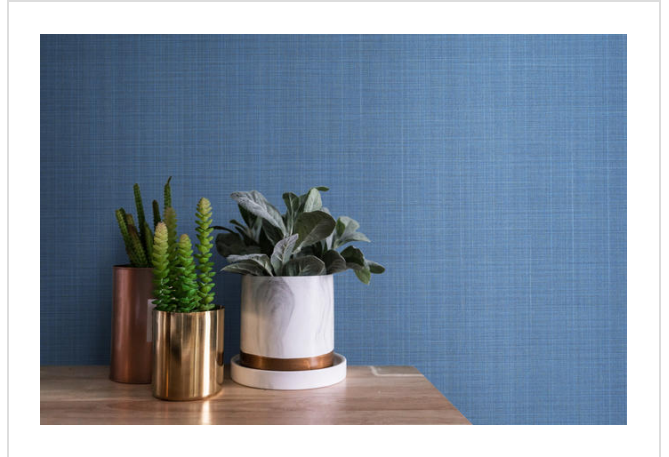

# Angles Weave

ANG47588

Matt woven linen texture. Coordinates with Angles and Angles Max

All colours in Angles Weave (24)

Angles Weave is in our **Orange** binder

✉ My library needs updating. Please contact me

### Specification

[Fabric backed vinyl wallcovering](#) ▶

137cm wide

Sold by the Linear metre

[Class 0 and 1 ▶ Euroclass C](#) ▶

Light reflectance (LRV) 60

↓ Technical data downloads

[angles-weave-technical-data.pdf](#) 📄