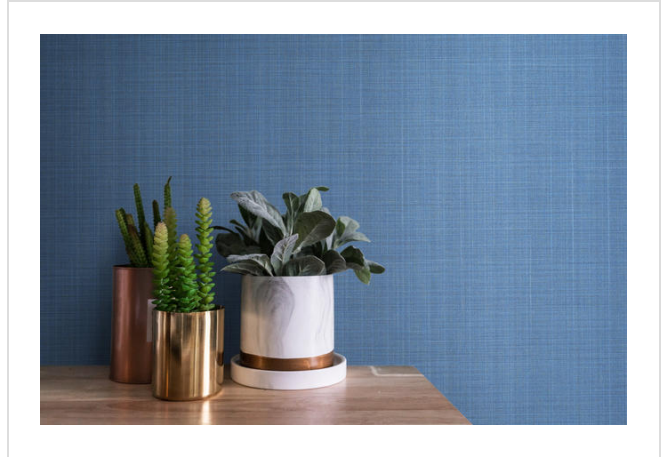

Angles Weave

ANG47589

Matt woven linen texture. Coordinates with Angles and Angles Max

All colours in Angles Weave (24)

Angles Weave is in our **Orange** binder

✉ My library needs updating. Please contact me

Specification

[Fabric backed vinyl wallcovering ▶](#)

137cm wide

Sold by the Linear metre

[Class 0 and 1 ▶ Euroclass C ▶](#)

Light reflectance (LRV) 53

↓ Technical data downloads

[angles-weave-technical-data.pdf](#) 📄