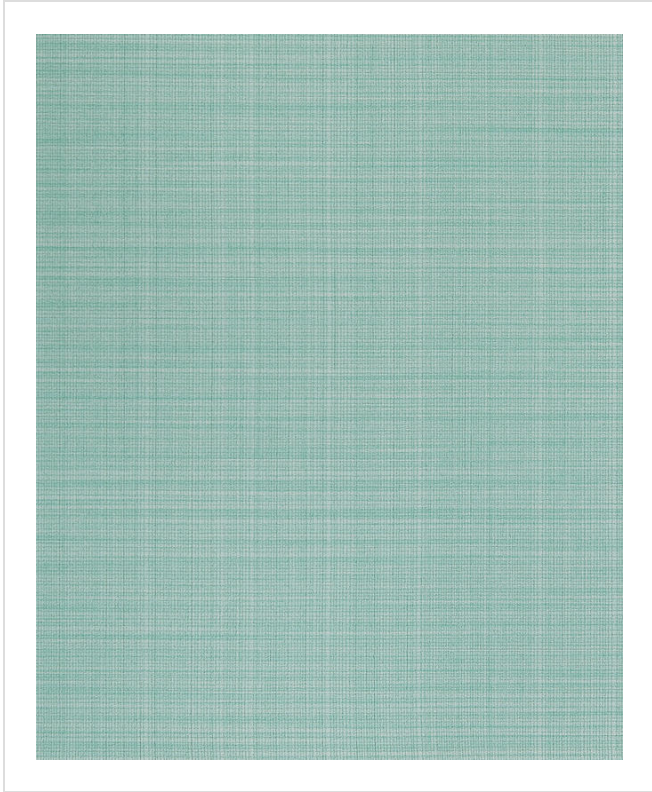

# Angles Weave

ANG47590

Matt woven linen texture. Coordinates with Angles and Angles Max

All colours in Angles Weave (24)

**Angles Weave** is in our **Orange** binder

✉ My library needs updating. Please contact me

### Specification

[Fabric backed vinyl wallcovering ▶](#)

137cm wide

Sold by the Linear metre

[Class 0 and 1 ▶ Euroclass C ▶](#)

Light reflectance (LRV) 44

↓ Technical data downloads

[angles-weave-technical-data.pdf](#) 📄