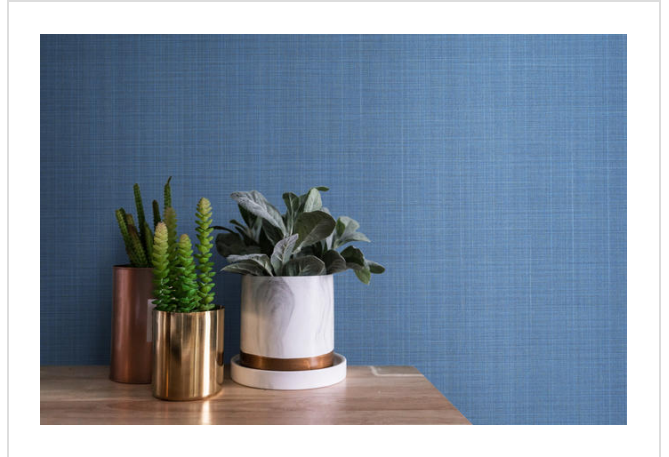

# Angles Weave

ANG47590

Matt woven linen texture. Coordinates with Angles and Angles Max

All colours in Angles Weave (24)

**Angles Weave** is in our **Orange** binder

✉ My library needs updating. Please contact me

### Specification

[Fabric backed vinyl wallcovering ▶](#)

137cm wide

Sold by the Linear metre

[Class 0 and 1 ▶ Euroclass C ▶](#)

Light reflectance (LRV) 44

↓ Technical data downloads

[angles-weave-technical-data.pdf](#) 📄