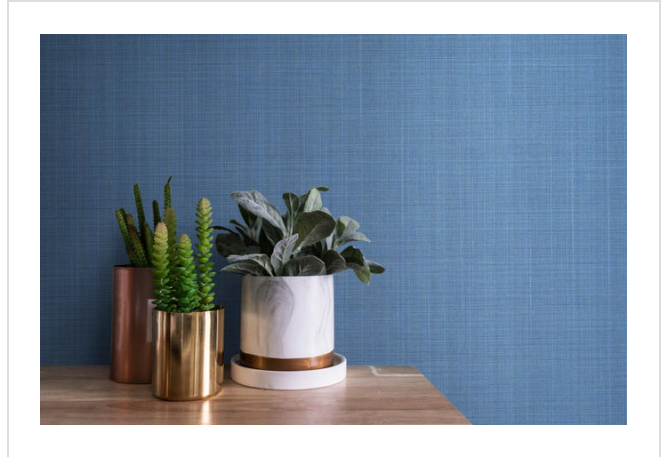

# Angles Weave

ANG47592

Matt woven linen texture. Coordinates with Angles and Angles Max

All colours in Angles Weave (24)

**Angles Weave** is in our **Orange** binder

✉ My library needs updating. Please contact me

### Specification

[Fabric backed vinyl wallcovering ▶](#)

137cm wide

Sold by the Linear metre

[Class 0 and 1 ▶ Euroclass C ▶](#)

Light reflectance (LRV) 51

📄 [Technical data downloads](#)

[angles-weave-technical-data.pdf 📄](#)