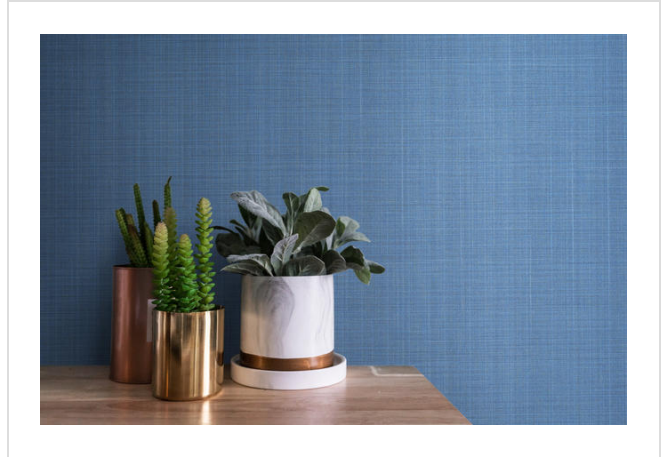

Angles Weave

ANG47593

Matt woven linen texture. Coordinates with Angles and Angles Max

All colours in Angles Weave (24)

Angles Weave is in our **Orange** binder

✉ My library needs updating. Please contact me

Specification

[Fabric backed vinyl wallcovering ▶](#)

137cm wide

Sold by the Linear metre

[Class 0 and 1 ▶ Euroclass C ▶](#)

Light reflectance (LRV) 51

↓ Technical data downloads

[angles-weave-technical-data.pdf](#) Ⓞ