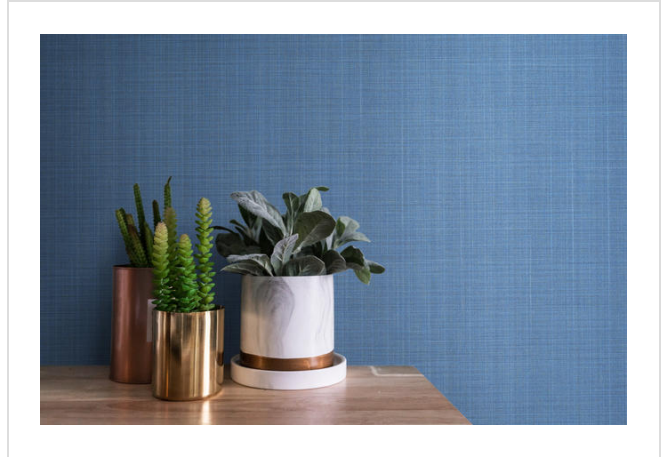

Angles Weave

ANG47594

Matt woven linen texture. Coordinates with Angles and Angles Max

All colours in Angles Weave (24)

Angles Weave is in our **Orange** binder

My library needs updating. Please contact me

Specification

[Fabric backed vinyl wallcovering ▶](#)

137cm wide

Sold by the Linear metre

[Class 0 and 1 ▶ Euroclass C ▶](#)

Light reflectance (LRV) 35

 [Technical data downloads](#)

[angles-weave-technical-data.pdf](#) 