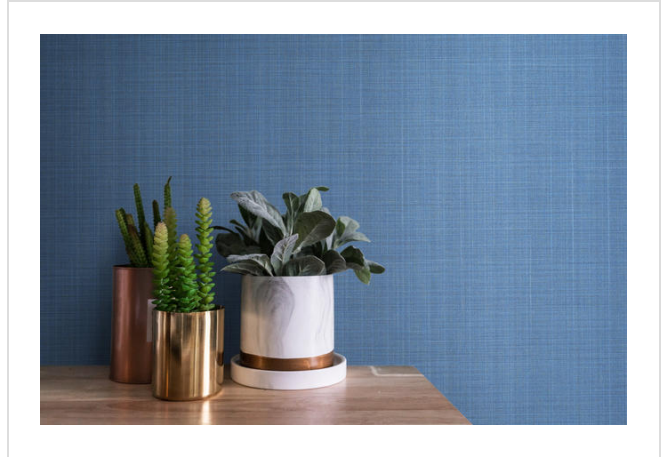

# Angles Weave

ANG47595

Matt woven linen texture. Coordinates with Angles and Angles Max

All colours in Angles Weave (24)

**Angles Weave** is in our **Orange** binder

My library needs updating. Please contact me

### Specification

[Fabric backed vinyl wallcovering ▶](#)

137cm wide

Sold by the Linear metre

[Class 0 and 1 ▶ Euroclass C ▶](#)

Light reflectance (LRV) 12

 [Technical data downloads](#)

[angles-weave-technical-data.pdf](#) 