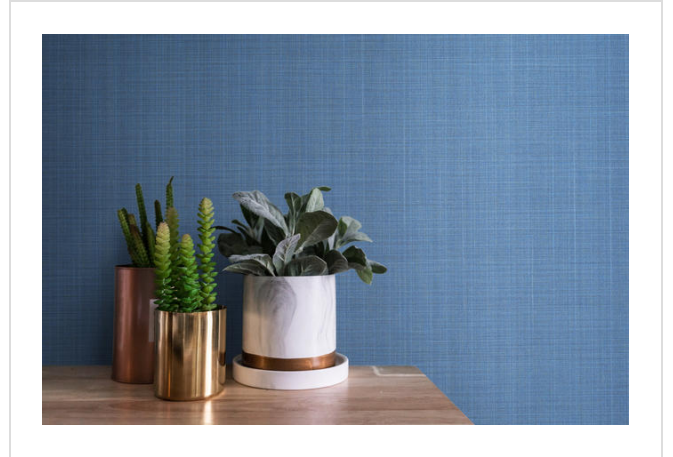

Angles Weave

ANG47596

Matt woven linen texture. Coordinates with Angles and Angles Max

All colours in Angles Weave (24)

Angles Weave is in our **Orange** binder

My library needs updating. Please contact me

Specification

[Fabric backed vinyl wallcovering](#) ▶

137cm wide

Sold by the Linear metre

[Class 0 and 1 ▶ Euroclass C](#) ▶

Light reflectance (LRV) 56

↓ Technical data downloads

[angles-weave-technical-data.pdf](#) 📄