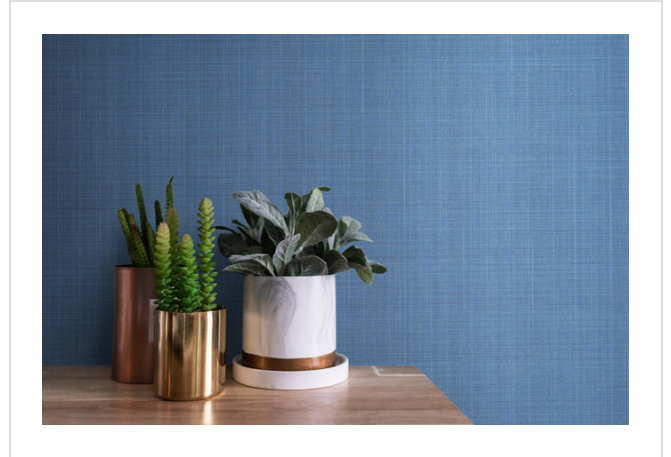

# Angles Weave

ANG47597

Matt woven linen texture. Coordinates with Angles and Angles Max

All colours in Angles Weave (24)

**Angles Weave** is in our **Orange** binder

My library needs updating. Please contact me

### Specification

[Fabric backed vinyl wallcovering ▶](#)

137cm wide

Sold by the Linear metre

[Class 0 and 1 ▶ Euroclass C ▶](#)

Light reflectance (LRV) 50

 [Technical data downloads](#)

[angles-weave-technical-data.pdf](#) 