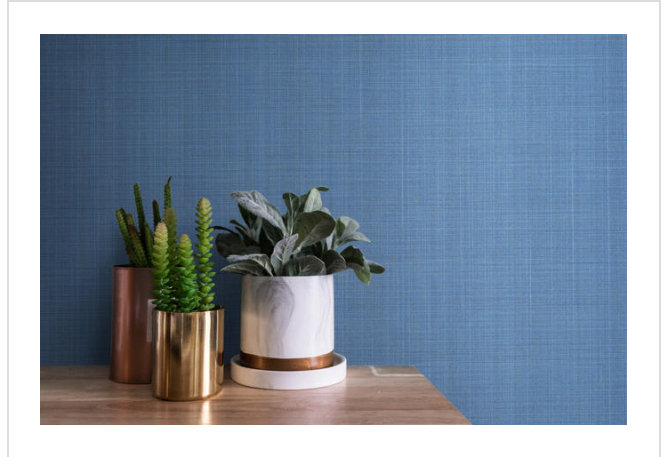

Angles Weave

ANG47598

Matt woven linen texture. Coordinates with Angles and Angles Max

All colours in Angles Weave (24)

Angles Weave is in our **Orange** binder

✉ My library needs updating. Please contact me

Specification

[Fabric backed vinyl wallcovering ▶](#)

137cm wide

Sold by the Linear metre

[Class 0 and 1 ▶ Euroclass C ▶](#)

Light reflectance (LRV) 29

↓ Technical data downloads

[angles-weave-technical-data.pdf ↻](#)