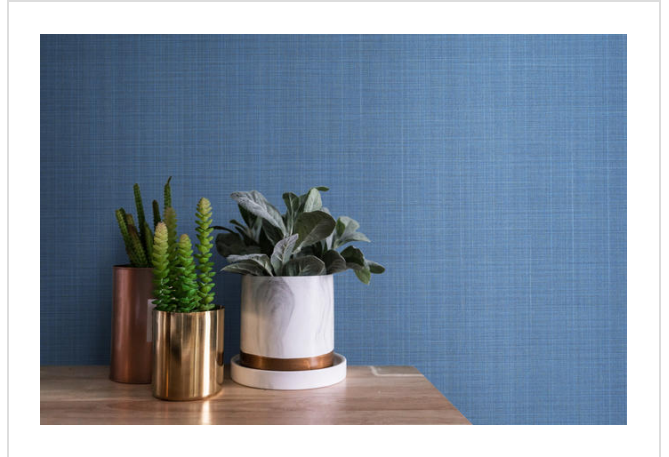

# Angles Weave

ANG47599

Matt woven linen texture. Coordinates with Angles and Angles Max

All colours in Angles Weave (24)

**Angles Weave** is in our **Orange** binder

My library needs updating. Please contact me

### Specification

[Fabric backed vinyl wallcovering](#) ▶

137cm wide

Sold by the Linear metre

[Class 0 and 1](#) ▶ [Euroclass C](#) ▶

Light reflectance (LRV) 12

 [Technical data downloads](#)

[angles-weave-technical-data.pdf](#) 