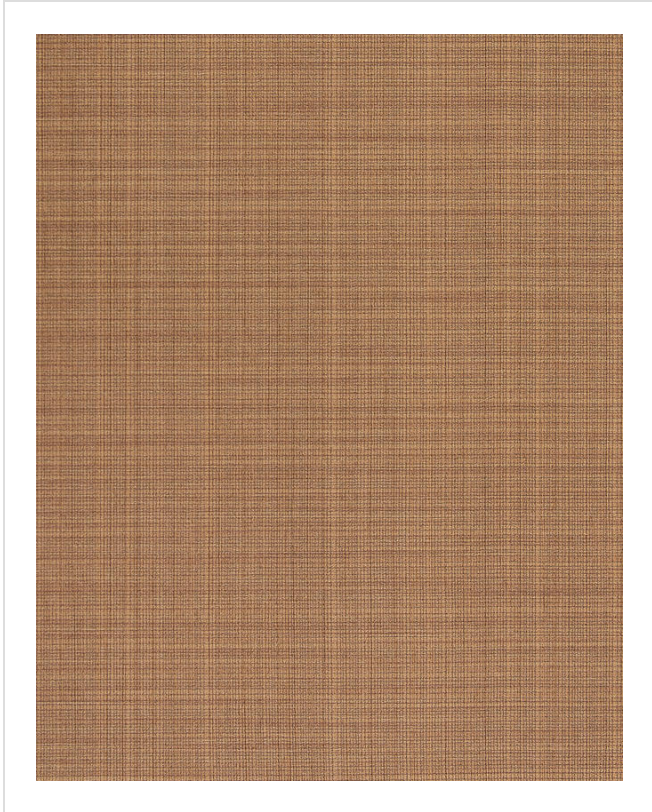

# Angles Weave

ANG47599

Matt woven linen texture. Coordinates with Angles and Angles Max

All colours in Angles Weave (24)

**Angles Weave** is in our **Orange** binder

My library needs updating. Please contact me

### Specification

[Fabric backed vinyl wallcovering](#) ▶

137cm wide

Sold by the Linear metre

[Class 0 and 1](#) ▶ [Euroclass C](#) ▶

Light reflectance (LRV) 12

 [Technical data downloads](#)

[angles-weave-technical-data.pdf](#) 