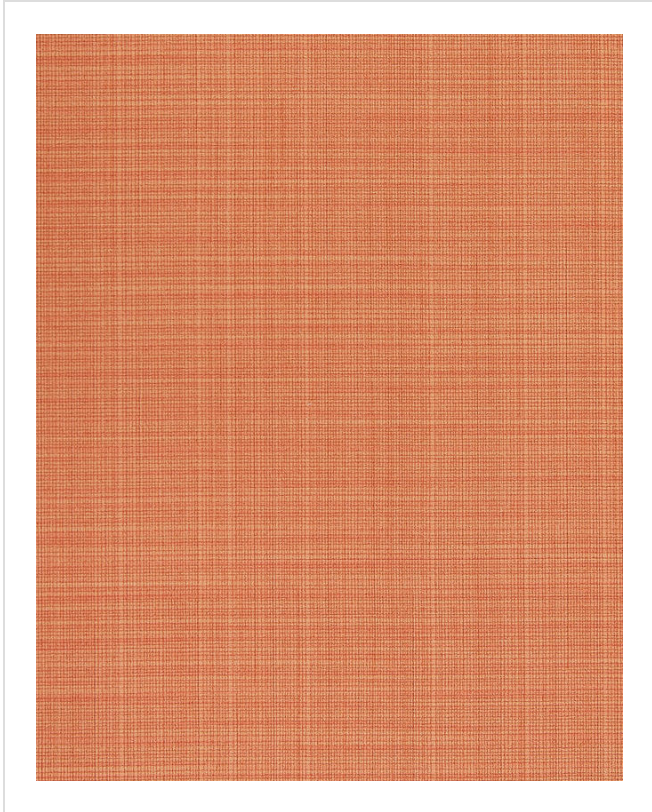

Angles Weave

ANG47601

Matt woven linen texture. Coordinates with Angles and Angles Max

All colours in Angles Weave (24)

Angles Weave is in our **Orange** binder

My library needs updating. Please contact me

Specification

[Fabric backed vinyl wallcovering](#) ▶

137cm wide

Sold by the Linear metre

[Class 0 and 1](#) ▶ [Euroclass C](#) ▶

Light reflectance (LRV) 20

 [Technical data downloads](#)

[angles-weave-technical-data.pdf](#) 