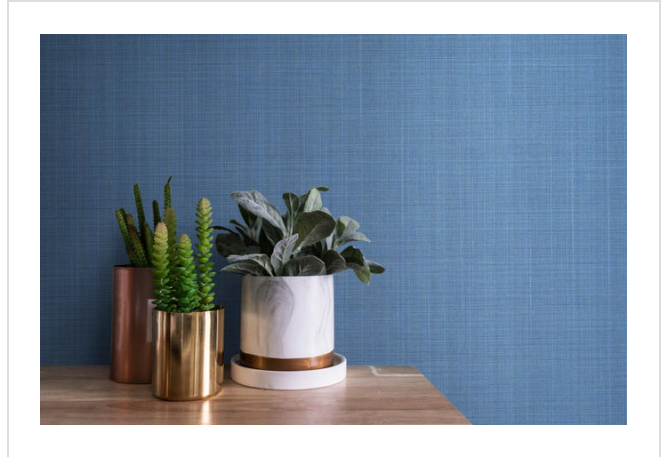

Angles Weave

ANG47601

Matt woven linen texture. Coordinates with Angles and Angles Max

All colours in Angles Weave (24)

Angles Weave is in our **Orange** binder

My library needs updating. Please contact me

Specification

[Fabric backed vinyl wallcovering](#) ▶

137cm wide

Sold by the Linear metre

[Class 0 and 1](#) ▶ [Euroclass C](#) ▶

Light reflectance (LRV) 20

 [Technical data downloads](#)

[angles-weave-technical-data.pdf](#) 