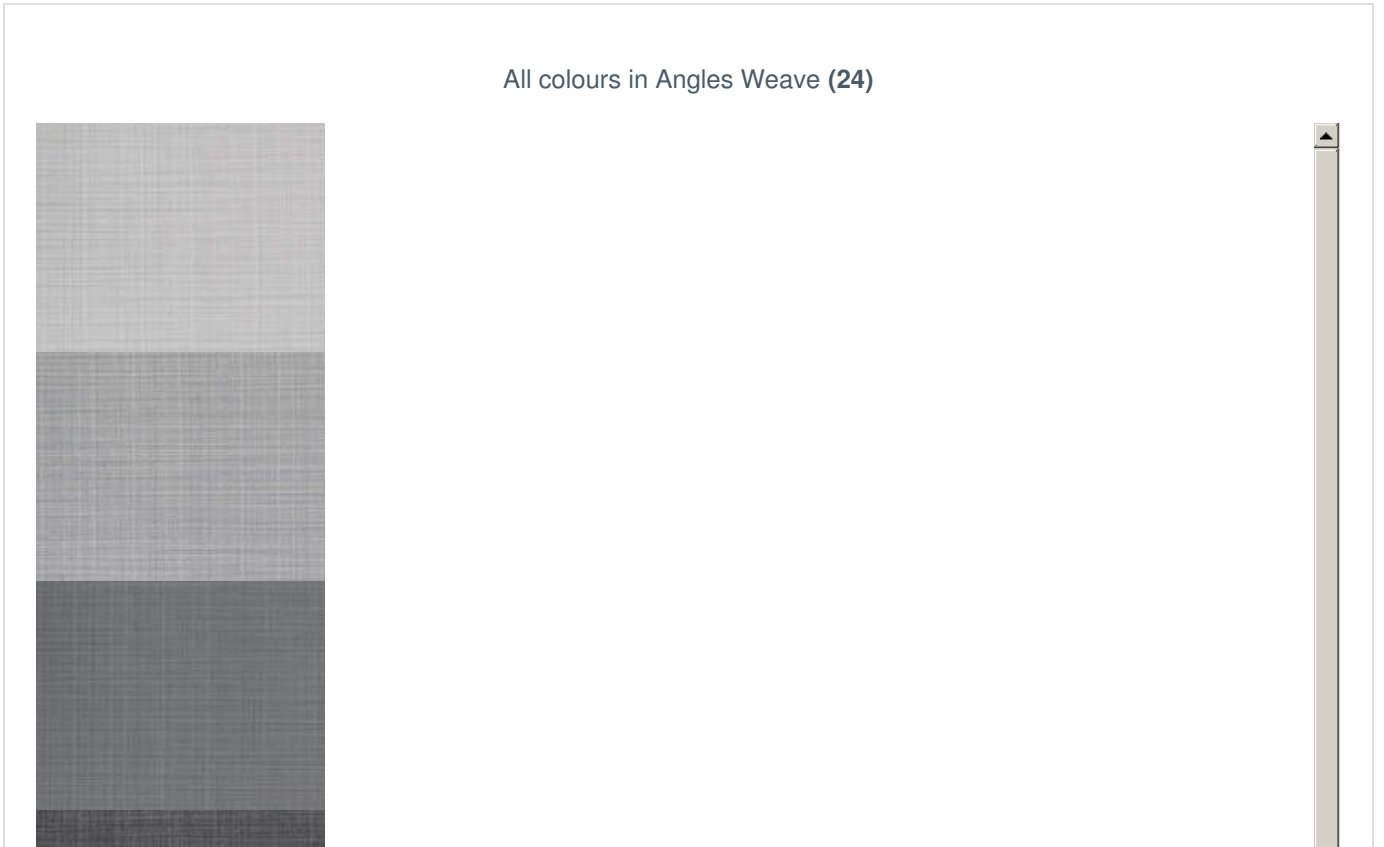

Angles Weave

ANG47601

Matt woven linen texture. Coordinates with Angles and Angles Max

All colours in Angles Weave (24)

Angles Weave is in our **Orange** binder

My library needs updating. Please contact me

Specification

[Fabric backed vinyl wallcovering](#) ▶

137cm wide

Sold by the Linear metre

[Class 0 and 1](#) ▶ [Euroclass C](#) ▶

Light reflectance (LRV) 20

 [Technical data downloads](#)

[angles-weave-technical-data.pdf](#) 