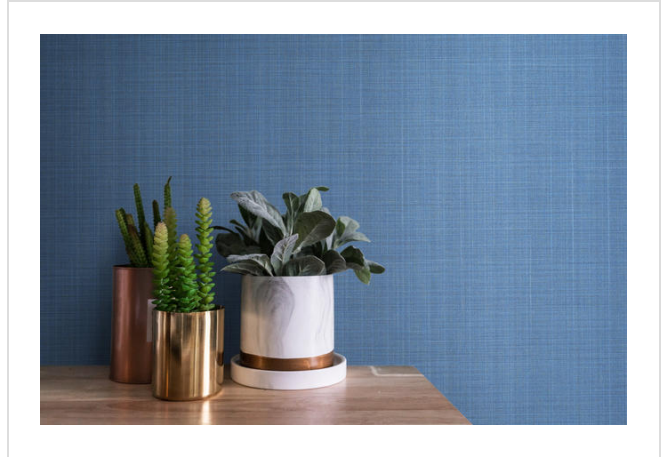

# Angles Weave

ANG47602

Matt woven linen texture. Coordinates with Angles and Angles Max

All colours in Angles Weave (24)

**Angles Weave** is in our **Orange** binder

✉ My library needs updating. Please contact me

### Specification

[Fabric backed vinyl wallcovering ▶](#)

137cm wide

Sold by the Linear metre

[Class 0 and 1 ▶ Euroclass C ▶](#)

Light reflectance (LRV) 4

↓ Technical data downloads

[angles-weave-technical-data.pdf](#) 📄