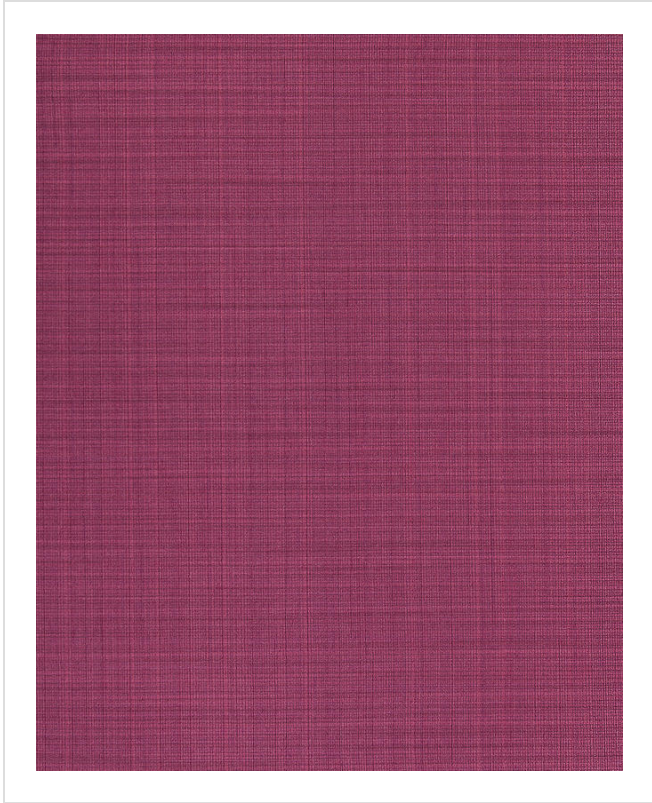

# Angles Weave

ANG47602

Matt woven linen texture. Coordinates with Angles and Angles Max

All colours in Angles Weave (24)

**Angles Weave** is in our **Orange** binder

✉ My library needs updating. Please contact me

### Specification

[Fabric backed vinyl wallcovering ▶](#)

137cm wide

Sold by the Linear metre

[Class 0 and 1 ▶ Euroclass C ▶](#)

Light reflectance (LRV) 4

↓ Technical data downloads

[angles-weave-technical-data.pdf](#) 📄