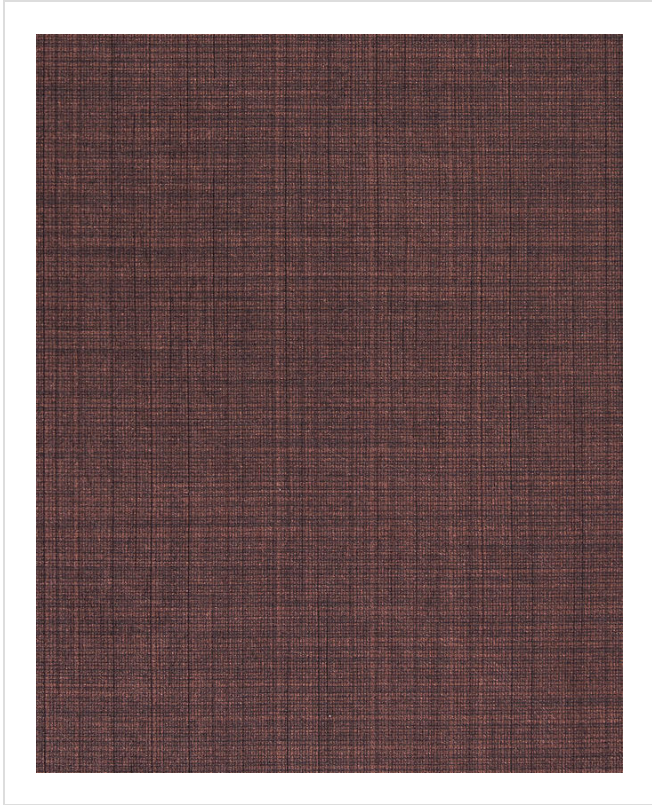

Angles Weave

ANG47603

Matt woven linen texture. Coordinates with Angles and Angles Max

All colours in Angles Weave (24)

Angles Weave is in our **Orange** binder

My library needs updating. Please contact me

Specification

[Fabric backed vinyl wallcovering ▶](#)

137cm wide

Sold by the Linear metre

[Class 0 and 1 ▶ Euroclass C ▶](#)

Light reflectance (LRV) 1

 [Technical data downloads](#)

[angles-weave-technical-data.pdf](#) 