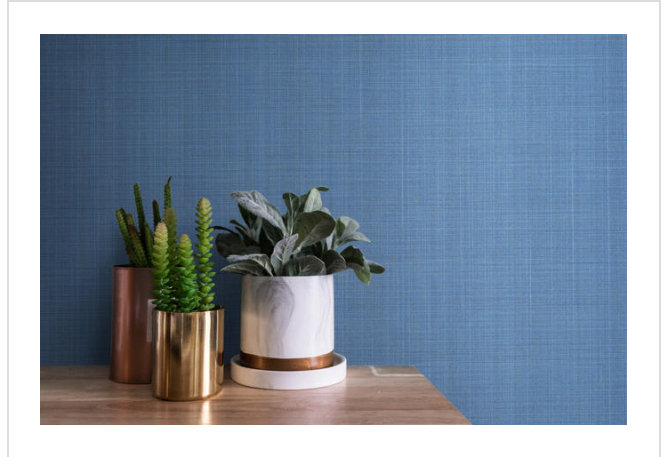

Angles Weave

ANG47603

Matt woven linen texture. Coordinates with Angles and Angles Max

All colours in Angles Weave (24)

Angles Weave is in our **Orange** binder

My library needs updating. Please contact me

Specification

[Fabric backed vinyl wallcovering ▶](#)

137cm wide

Sold by the Linear metre

[Class 0 and 1 ▶ Euroclass C ▶](#)

Light reflectance (LRV) 1

 [Technical data downloads](#)

[angles-weave-technical-data.pdf](#) 