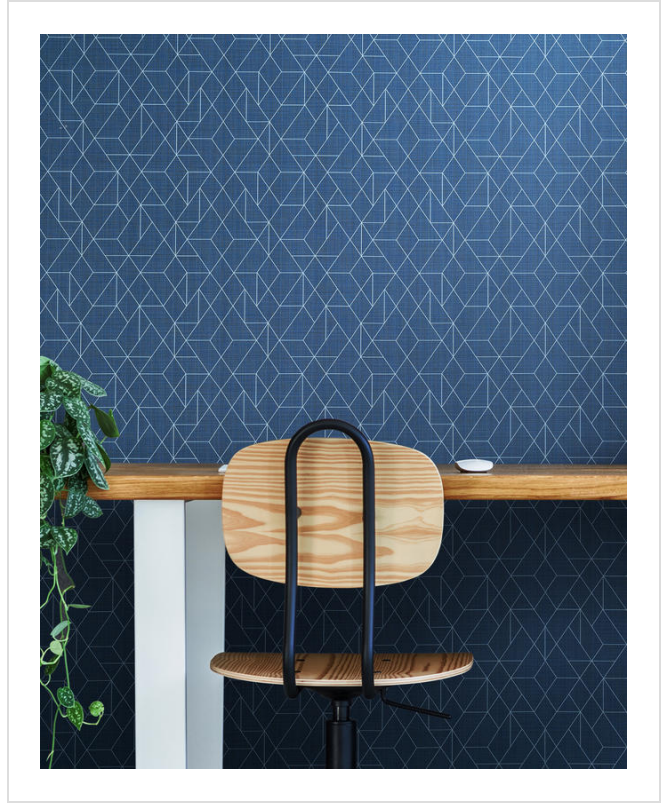

Angles

ANG47566

Strikingly simple geometric. Linen background. Coordinates with Angles Weaves...and large scale Angles Max

All colours in Angles (13)

Angles is in our **Orange** binder

✉ My library needs updating. Please contact me

Specification

[Fabric backed vinyl wallcovering ▶](#)

132cm wide

Sold by the Linear metre

[Class 0 and 1 ▶ Euroclass C ▶](#)

Light reflectance (LRV) 32

↓ [Technical data downloads](#)

[angles-technical-data-info.pdf ↻](#)