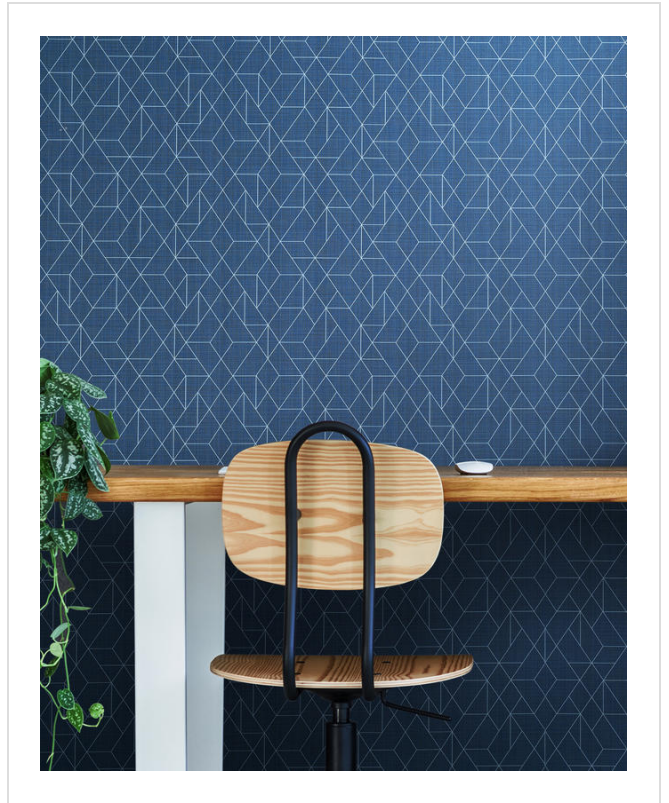

Angles

ANG47572

Strikingly simple geometric. Linen background. Coordinates with Angles Weaves...and large scale Angles Max

All colours in Angles (13)

Angles is in our **Orange** binder

✉ My library needs updating. Please contact me

Specification

[Fabric backed vinyl wallcovering](#) ▶

132cm wide

Sold by the Linear metre

[Class 0 and 1](#) ▶ [Euroclass C](#) ▶

Light reflectance (LRV) 47

↓ [Technical data downloads](#)

[angles-technical-data-info.pdf](#) Ⓞ