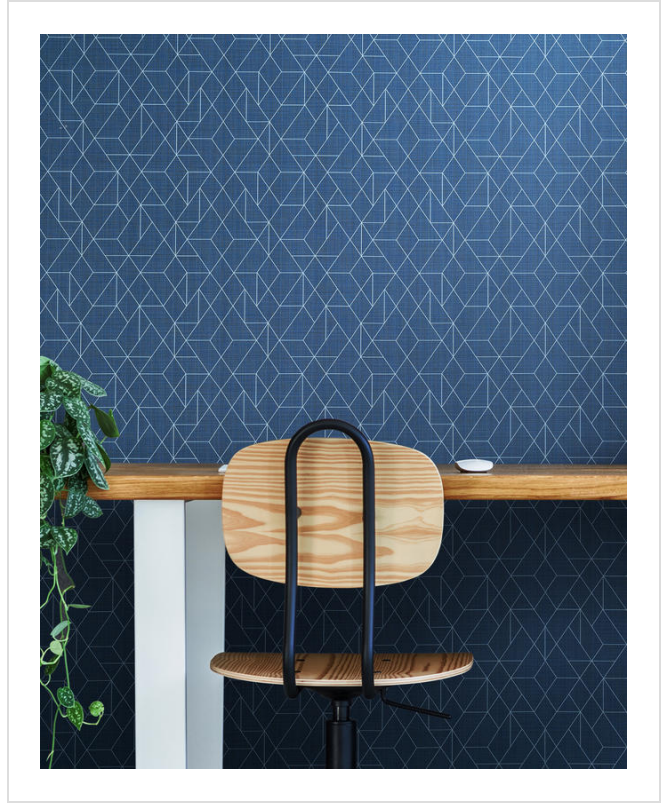

# Angles

ANG47573

Strikingly simple geometric. Linen background. Coordinates with Angles Weaves...and large scale Angles Max

All colours in Angles (13)

**Angles** is in our **Orange** binder

✉ My library needs updating. Please contact me

### Specification

[Fabric backed vinyl wallcovering](#) ▶

132cm wide

Sold by the Linear metre

[Class 0 and 1](#) ▶ [Euroclass C](#) ▶

Light reflectance (LRV) 12

↓ [Technical data downloads](#)

[angles-technical-data-info.pdf](#) Ⓞ