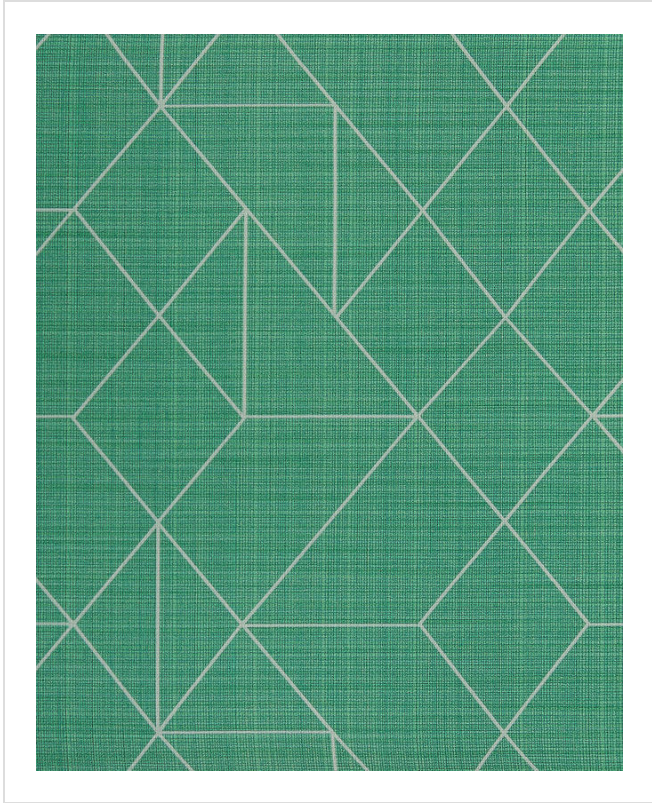

# Angles

ANG47573

Strikingly simple geometric. Linen background. Coordinates with Angles Weaves...and large scale Angles Max

All colours in Angles (13)

**Angles** is in our **Orange** binder

✉ My library needs updating. Please contact me

### Specification

[Fabric backed vinyl wallcovering](#) ▶

132cm wide

Sold by the Linear metre

[Class 0 and 1](#) ▶ [Euroclass C](#) ▶

Light reflectance (LRV) 12

↓ [Technical data downloads](#)

[angles-technical-data-info.pdf](#) Ⓞ