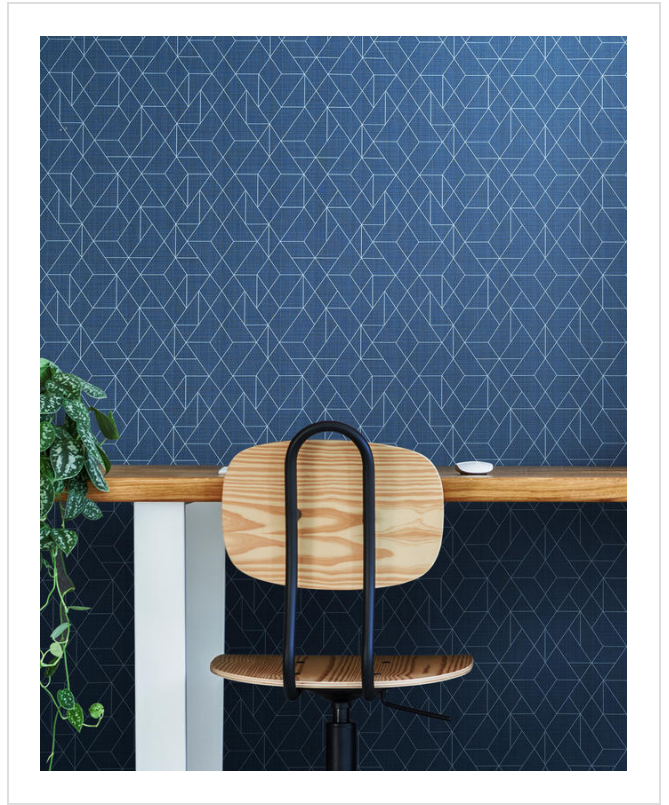

Angles

ANG47575

Strikingly simple geometric. Linen background. Coordinates with Angles Weaves...and large scale Angles Max

All colours in Angles (13)

Angles is in our **Orange** binder

My library needs updating. Please contact me

Specification

[Fabric backed vinyl wallcovering](#) ▶

132cm wide

Sold by the Linear metre

[Class 0 and 1](#) ▶ [Euroclass C](#) ▶

Light reflectance (LRV) 3

 [Technical data downloads](#)

[angles-technical-data-info.pdf](#) 