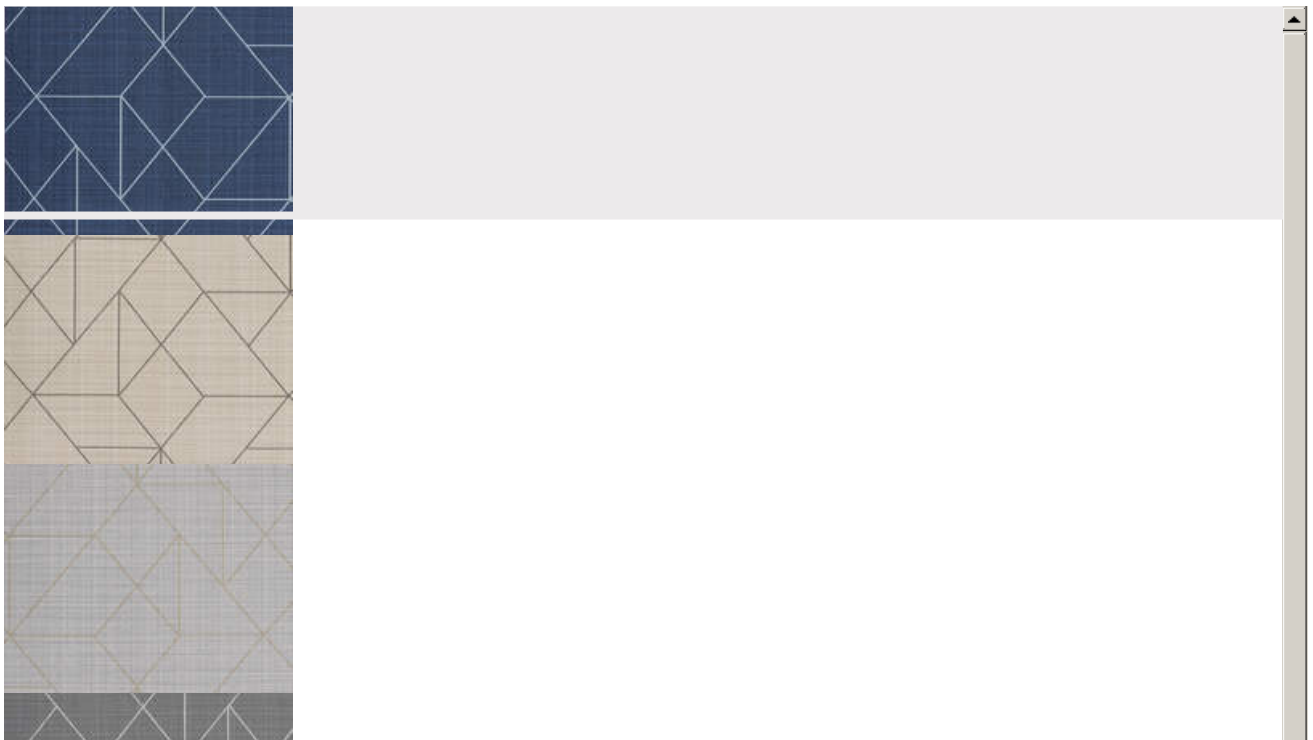

Angles

ANG47575

Strikingly simple geometric. Linen background. Coordinates with Angles Weaves...and large scale Angles Max

All colours in Angles (13)

Angles is in our **Orange** binder

My library needs updating. Please contact me

Specification

[Fabric backed vinyl wallcovering](#) ▶

132cm wide

Sold by the Linear metre

[Class 0 and 1](#) ▶ [Euroclass C](#) ▶

Light reflectance (LRV) 3

 [Technical data downloads](#)

[angles-technical-data-info.pdf](#) 