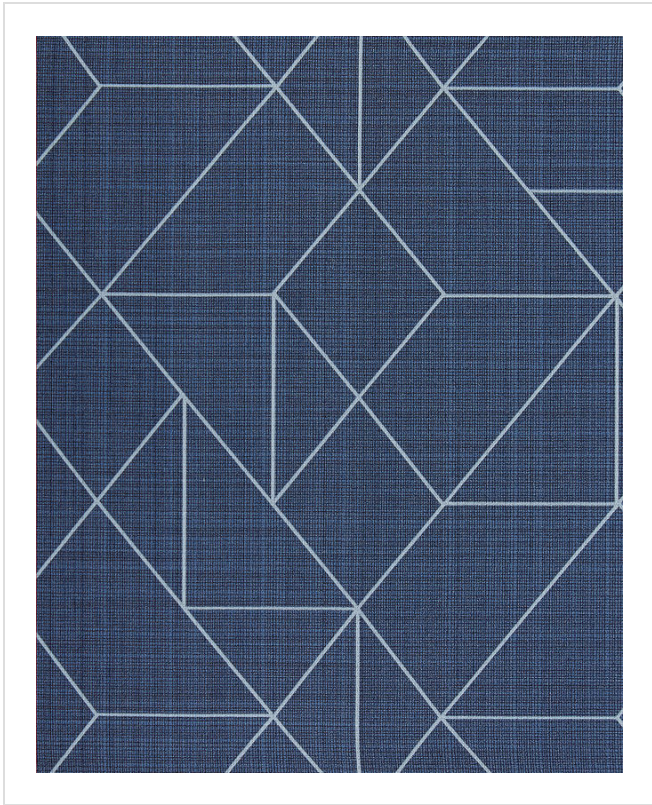

Angles

ANG47575

Strikingly simple geometric. Linen background. Coordinates with Angles Weaves...and large scale Angles Max

All colours in Angles (13)

Angles is in our **Orange** binder

My library needs updating. Please contact me

Specification

[Fabric backed vinyl wallcovering](#) ▶

132cm wide

Sold by the Linear metre

[Class 0 and 1](#) ▶ [Euroclass C](#) ▶

Light reflectance (LRV) 3

 [Technical data downloads](#)

[angles-technical-data-info.pdf](#) 