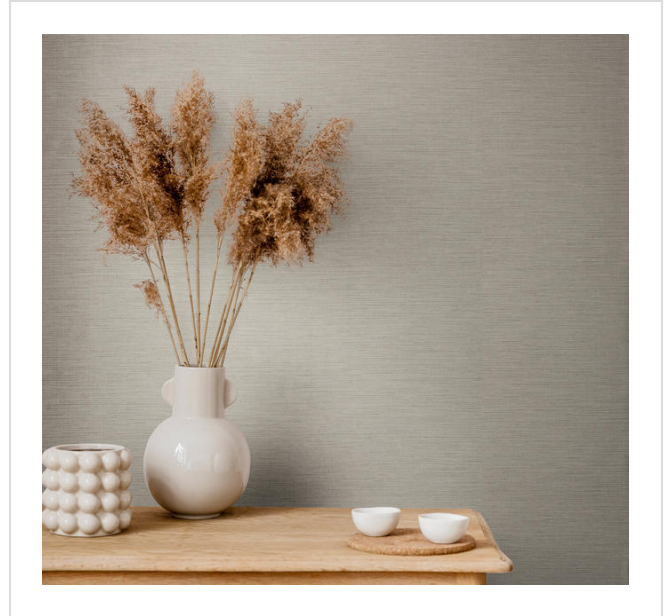

Apex Cord

BBAC14

Subtle horizontal silk

More colours in Apex Cord (24)

Apex Cord is in our **Orange** binder

✉ My library needs updating. Please contact me

Specification

[Fabric backed vinyl wallcovering ▶](#)

137cm wide

Sold by the Linear metre

[Euroclass C ▶](#)

Light reflectance (LRV) 61

↓ Technical data downloads

[apex-cord-technical-info.pdf](#) Ⓞ

If you like **Apex Cord**, you might like...

Cavatina Silk