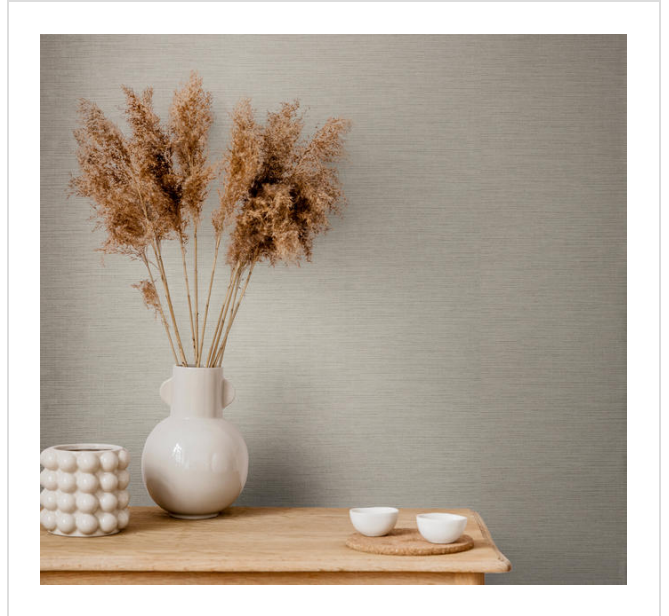

Apex Cord

BBAC26

Subtle horizontal silk

More colours in Apex Cord (24)

Apex Cord is in our **Orange** binder

✉ My library needs updating. Please contact me

Specification

[Fabric backed vinyl wallcovering ▶](#)

137cm wide

Sold by the Linear metre

[Euroclass C ▶](#)

Light reflectance (LRV) 39

↓ Technical data downloads

[apex-cord-technical-data.pdf](#) 📄

If you like **Apex Cord**, you might like...

Cavatina Silk