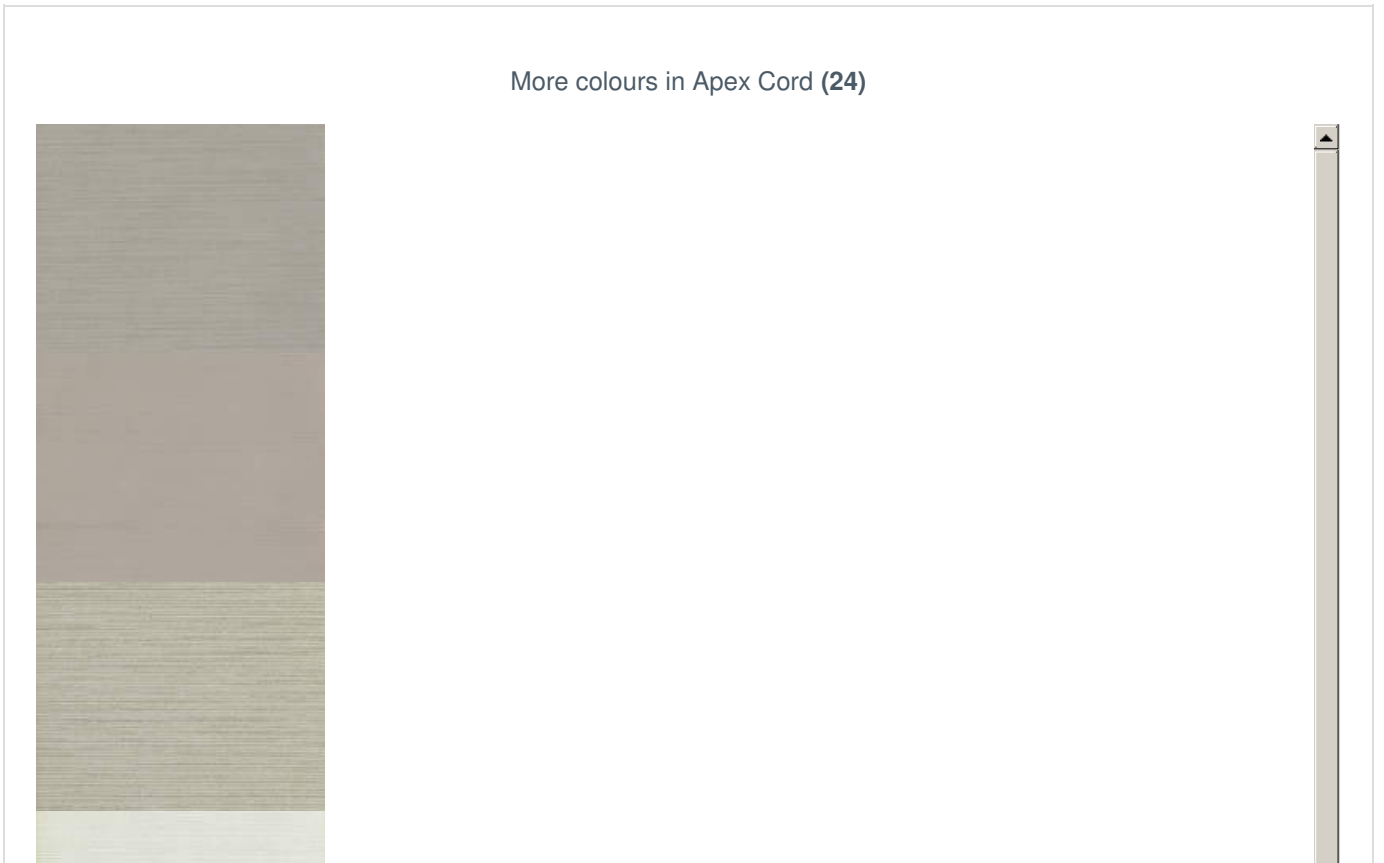

Apex Cord

BBAC29

Subtle horizontal silk

More colours in Apex Cord (24)

Apex Cord is in our **Orange** binder

✉ My library needs updating. Please contact me

Specification

[Fabric backed vinyl wallcovering ▶](#)

137cm wide

Sold by the Linear metre

[Euroclass C ▶](#)

Light reflectance (LRV) 59

↓ Technical data downloads

[apex-cord-technical-data.pdf](#) 📄

If you like **Apex Cord**, you might like...

Cavatina Silk