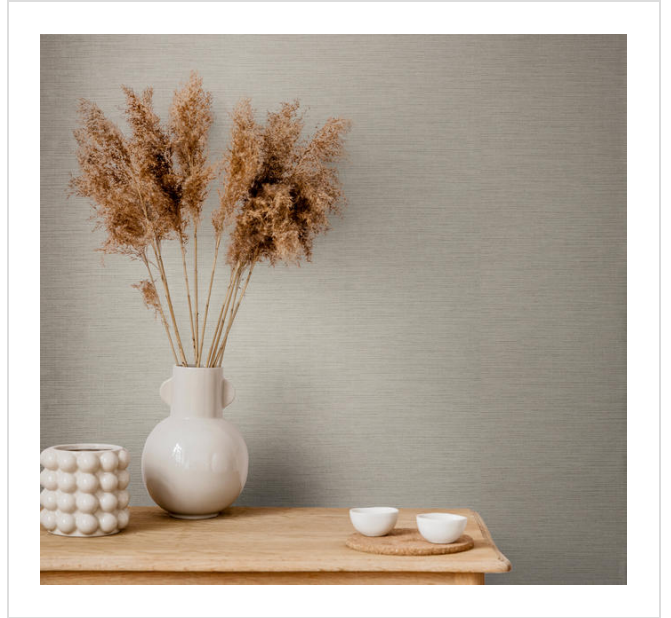

Apex Cord

BBAC29

Subtle horizontal silk

More colours in Apex Cord (24)

Apex Cord is in our **Orange** binder

✉ My library needs updating. Please contact me

Specification

[Fabric backed vinyl wallcovering ▶](#)

137cm wide

Sold by the Linear metre

[Euroclass C ▶](#)

Light reflectance (LRV) 59

↓ Technical data downloads

[apex-cord-technical-data.pdf](#) 📄

If you like **Apex Cord**, you might like...

Cavatina Silk