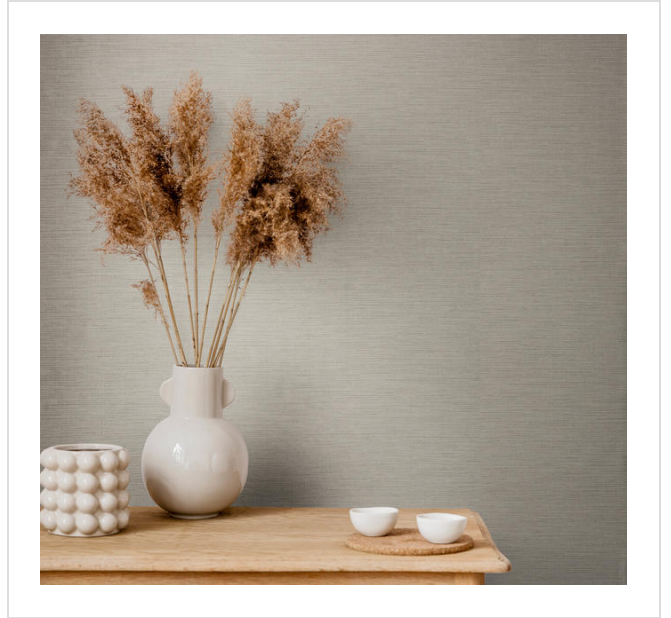

Apex Cord

BBAC32

Subtle horizontal silk

More colours in Apex Cord (24)

Apex Cord is in our **Orange** binder

✉ My library needs updating. Please contact me

Specification

[Fabric backed vinyl wallcovering ▶](#)

137cm wide

Sold by the Linear metre

[Euroclass C ▶](#)

Light reflectance (LRV) 58

↓ Technical data downloads

[apex-cord-technical-info.pdf](#) Ⓞ

If you like **Apex Cord**, you might like...

Cavatina Silk