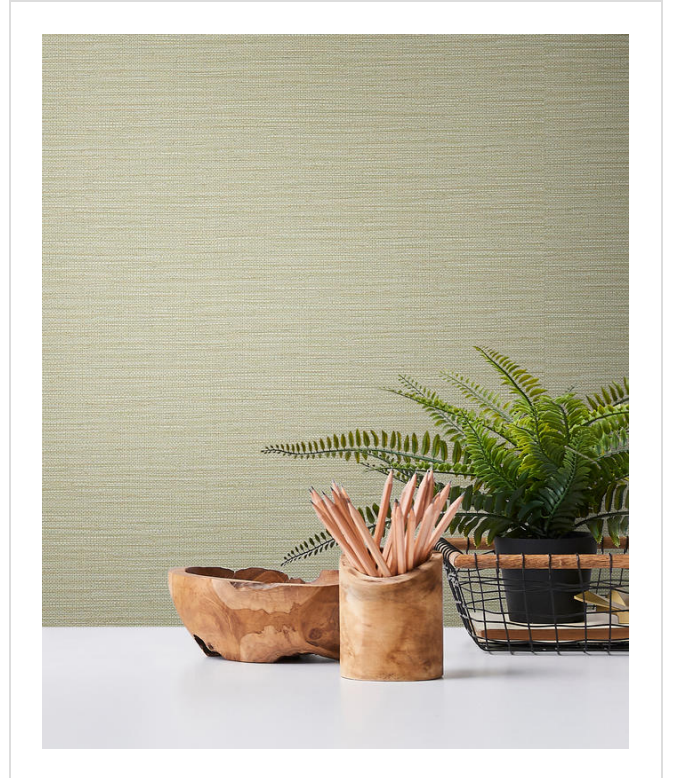

Ashram

ASH27

Classic grasscloth - selected colours include metallic details

More colours in Ashram (19)

Ashram is in our [Blue](#) binder

✉ My library needs updating. Please contact me

Specification

[Fabric backed vinyl wallcovering ▶](#)

137cm wide

Sold by the Linear metre

[Euroclass C ▶](#)

Light reflectance (LRV) 36

📄 Technical data downloads

[ashram-technical-info.pdf ©](#)

If you like **Ashram**, you might like...

Aurora