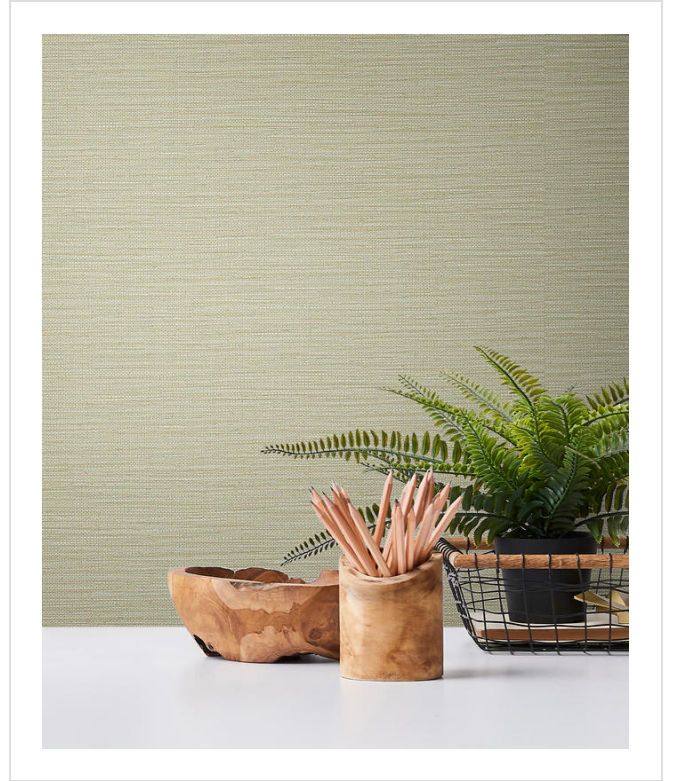

Ashram

ASH30

Classic grasscloth - selected colours include metallic details

More colours in Ashram (19)

Ashram is in our [Blue](#) binder

✉ My library needs updating. Please contact me

Specification

[Fabric backed vinyl wallcovering ▶](#)

137cm wide

Sold by the Linear metre

[Euroclass C ▶](#)

Light reflectance (LRV) 42

📄 Technical data downloads

[ashram-technical-info.pdf](#) 📄

If you like **Ashram**, you might like...

Aurora