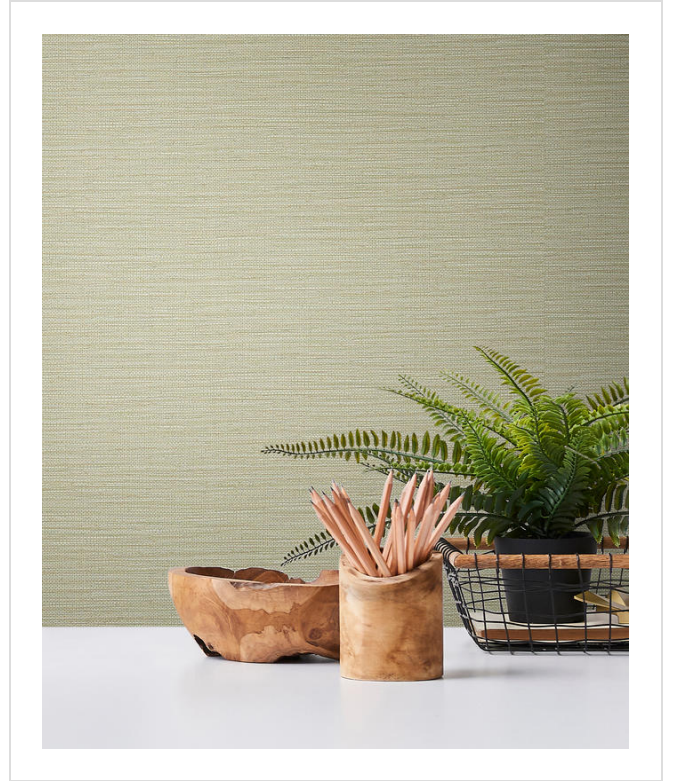

# Ashram

ASH32

Classic grasscloth - selected colours include metallic details

More colours in Ashram (19)

Ashram is in our [Blue](#) binder

✉ My library needs updating. Please contact me

## Specification

[Fabric backed vinyl wallcovering ▶](#)

137cm wide

Sold by the Linear metre

[Euroclass C ▶](#)

Light reflectance (LRV) 50

📄 Technical data downloads

[ashram-technical-info.pdf](#) 📄